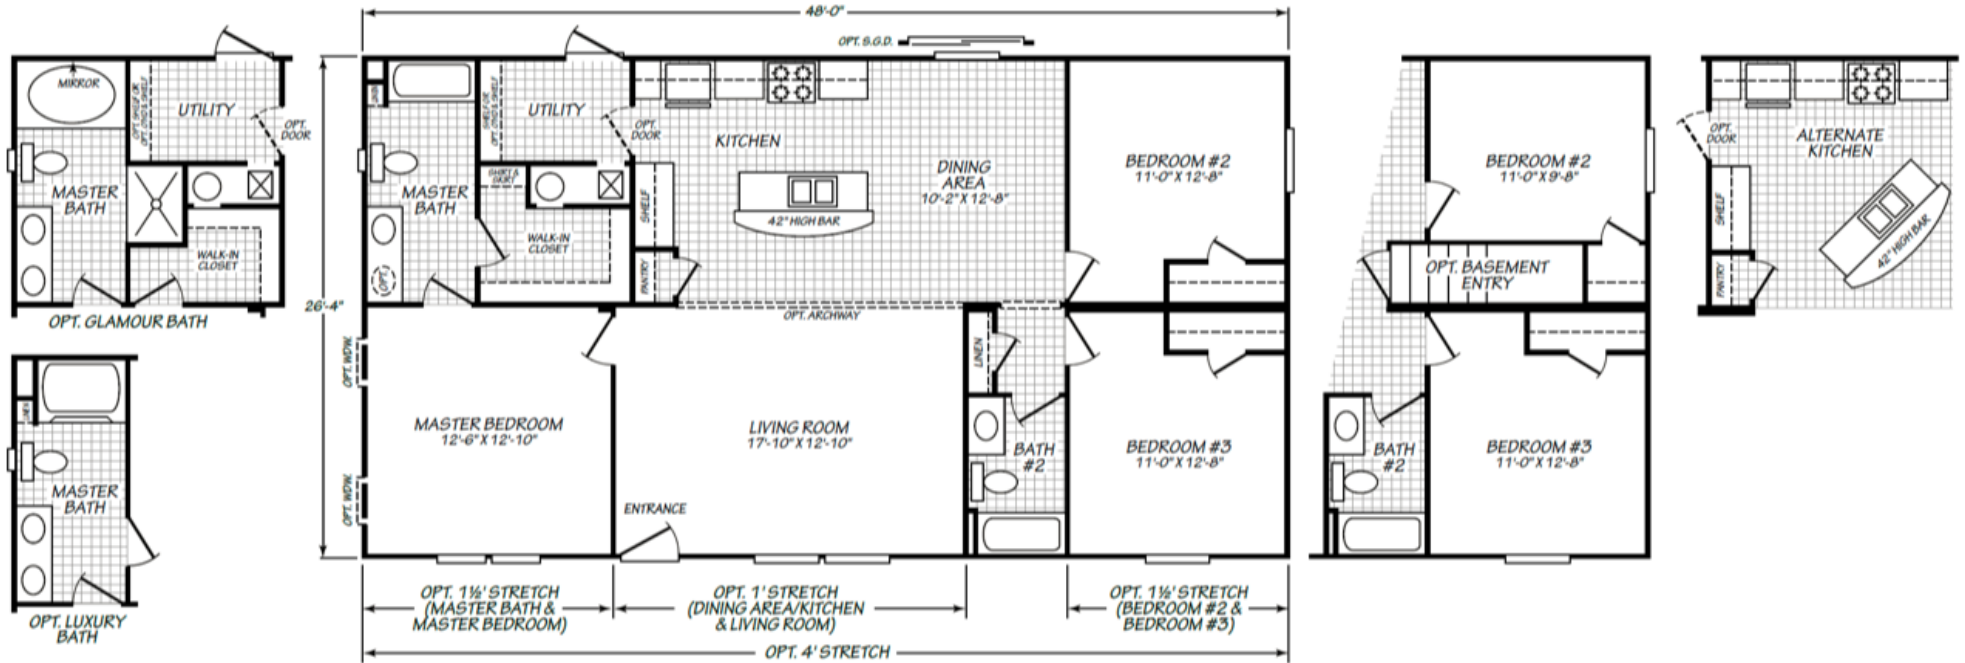

Hillsville

Blue Ridge Multi-Wide Series

Factory Expo

"Factory Direct Pricing" HOME CENTERS

3 Bedrooms, 2 Baths
Approx. 1,263 Sq. Ft.

Last Updated: 8-1-19

Factory Expo Home Centers
90 Weaver Street
Rocky Mount, Virginia 24151