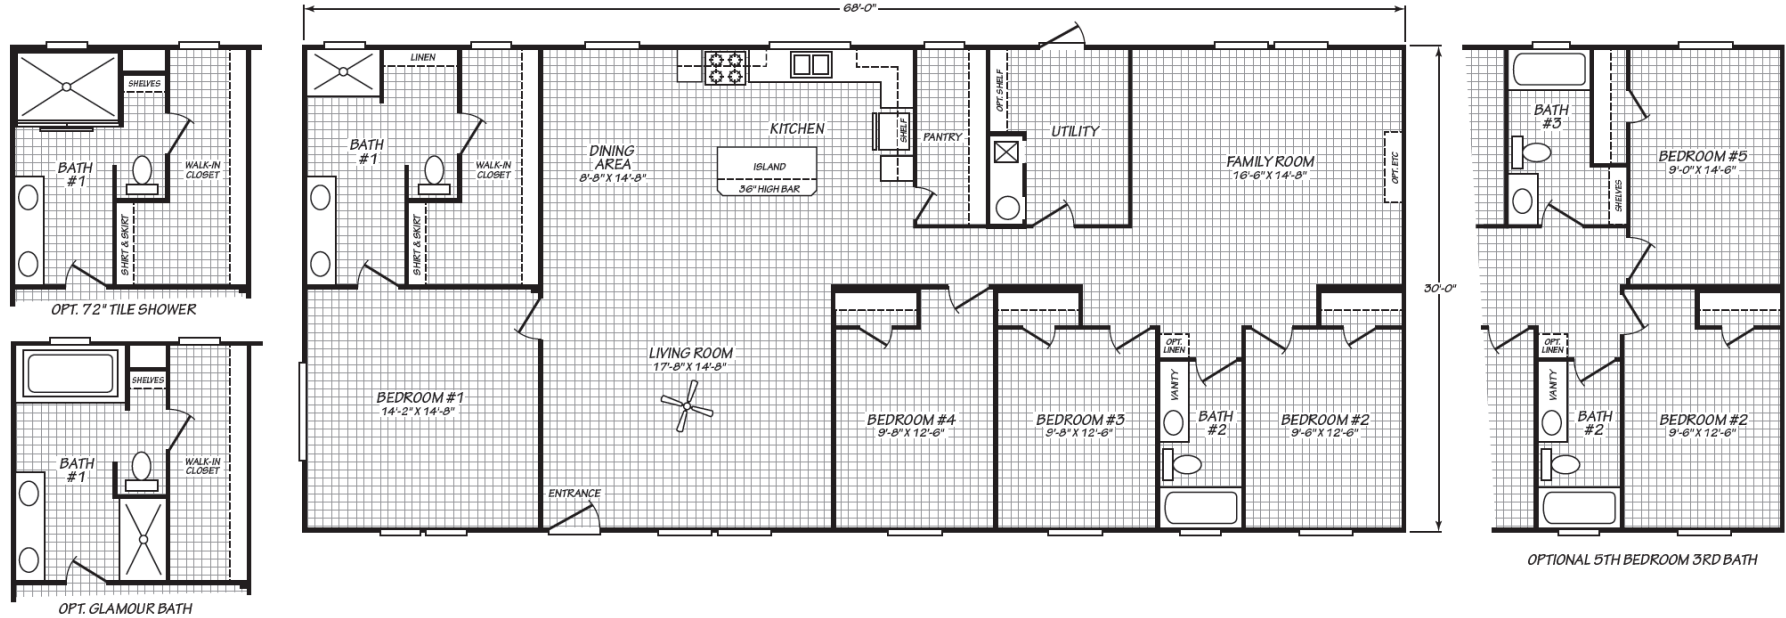

Journey

Blue Ridge Multi-Wide Series

2,040 SQ. FT. (Approximate) 4 Bedroom, 2 Bath

Last Updated: 11-22-22

FACTORY EXPO HOME CENTERS
 90 Weaver Street
 Rocky Mount, VA 24151

FactoryExpoMobileHomes.com | 1-800-574-8523