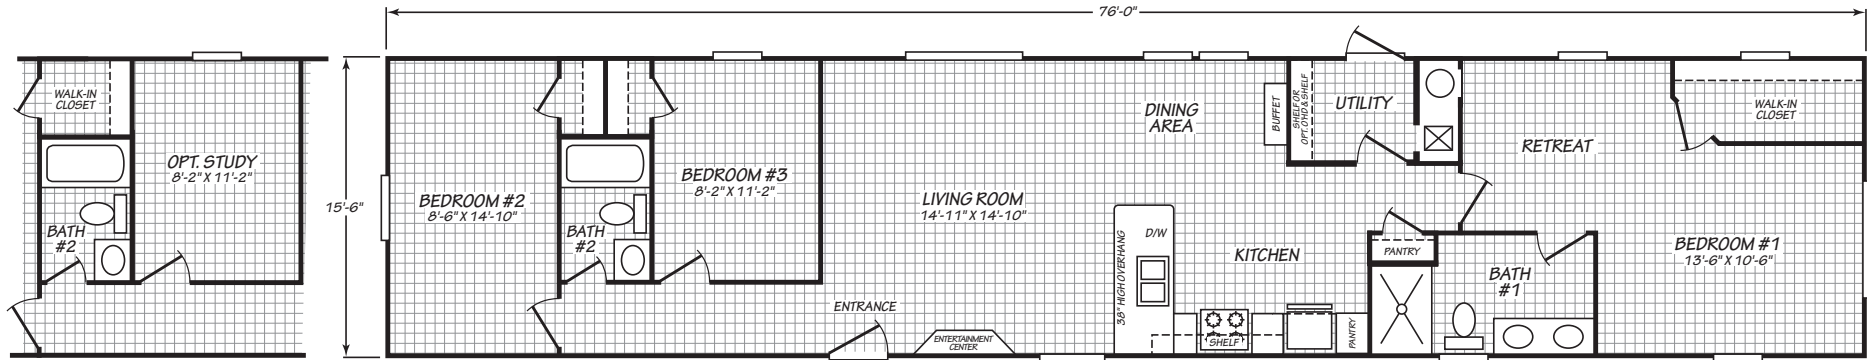

# Lakewood

Blue Ridge Single Series

1,178 SQ. FT. (Approximate) 3 Bedroom, 2 Bath

Last Updated: 1-11-23

ALT. BEDROOM #2

**FACTORY EXPO HOME CENTERS**  
 90 Weaver Street  
 Rocky Mount, VA 24151

**FactoryExpoMobileHomes.com | 1-800-574-8523**