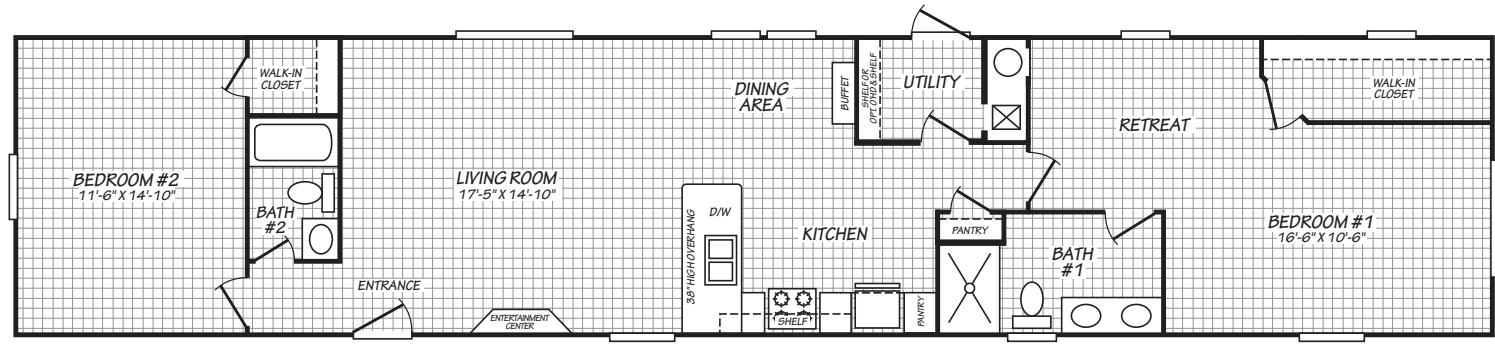

# Lakewood

Blue Ridge Single Series

1,178 SQ. FT. (Approximate) 3 Bedroom, 2 Bath

Last Updated: 1-11-23

ALT. BEDROOM #2

**FACTORY EXPO HOME CENTERS**  
 90 Weaver Street  
 Rocky Mount, VA 24151

**FactoryExpoMobileHomes.com | 1-800-574-8523**