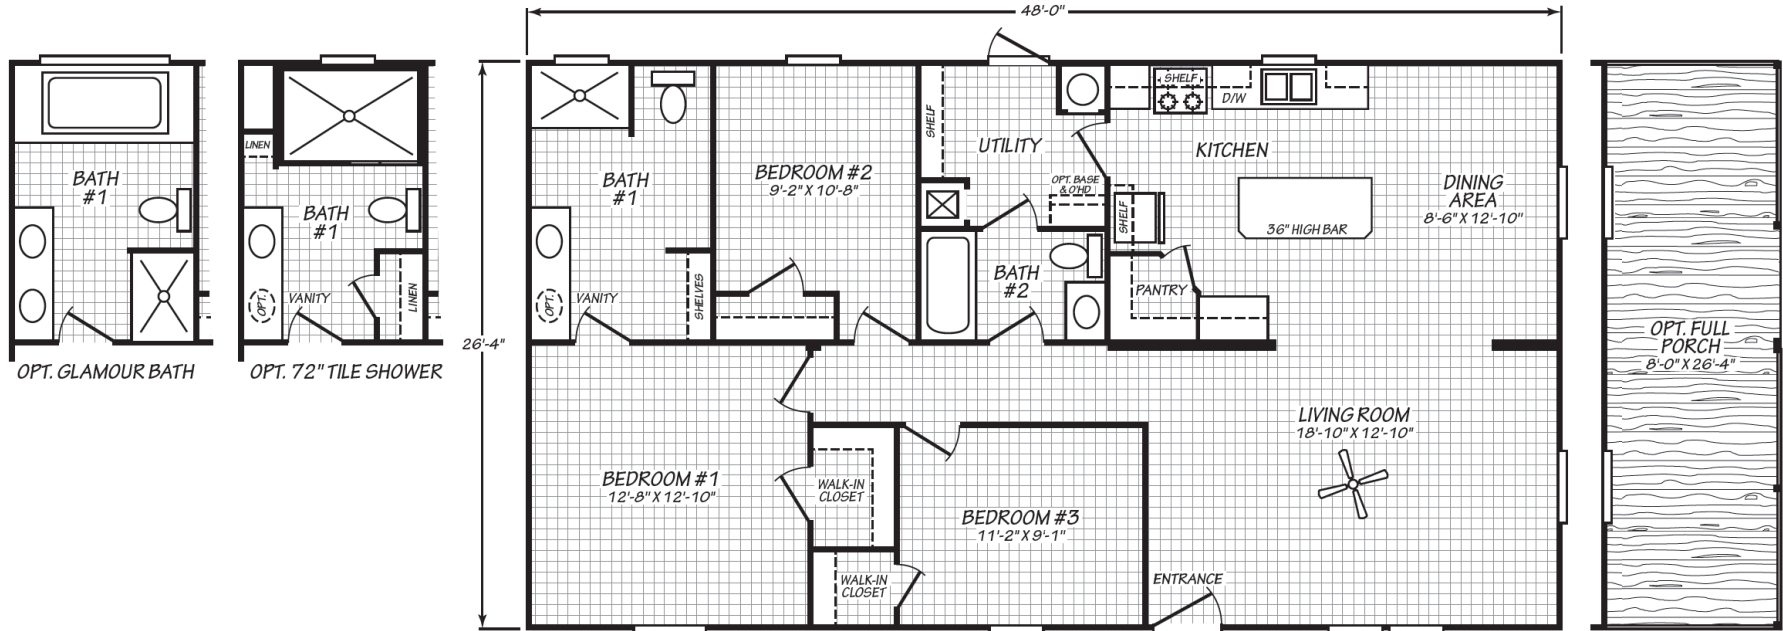

Lapton

Blue Ridge Multi-Wide Series

1,264 SQ. FT. (Approximate) 3 Bedroom, 2 Bath

Last Updated: 4-7-23

FACTORY EXPO HOME CENTERS
90 Weaver Street
Rocky Mount, VA 24151

FactoryExpoMobileHomes.com | 1-800-574-8523