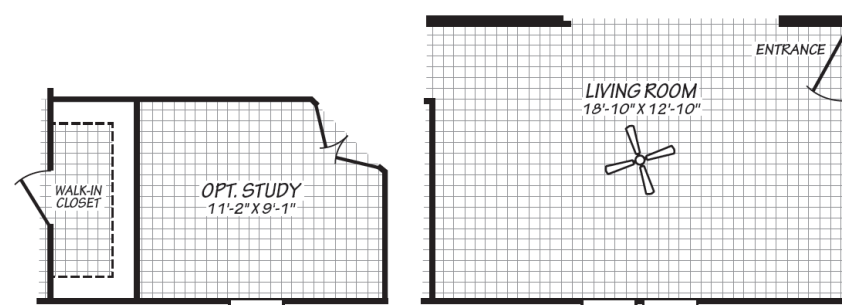

Lapton

Blue Ridge Multi-Wide Series

1,264 SQ. FT. (Approximate) 3 Bedroom, 2 Bath

Last Updated: 4-7-23

FACTORY EXPO HOME CENTERS
90 Weaver Street
Rocky Mount, VA 24151

FactoryExpoMobileHomes.com | 1-800-574-8523