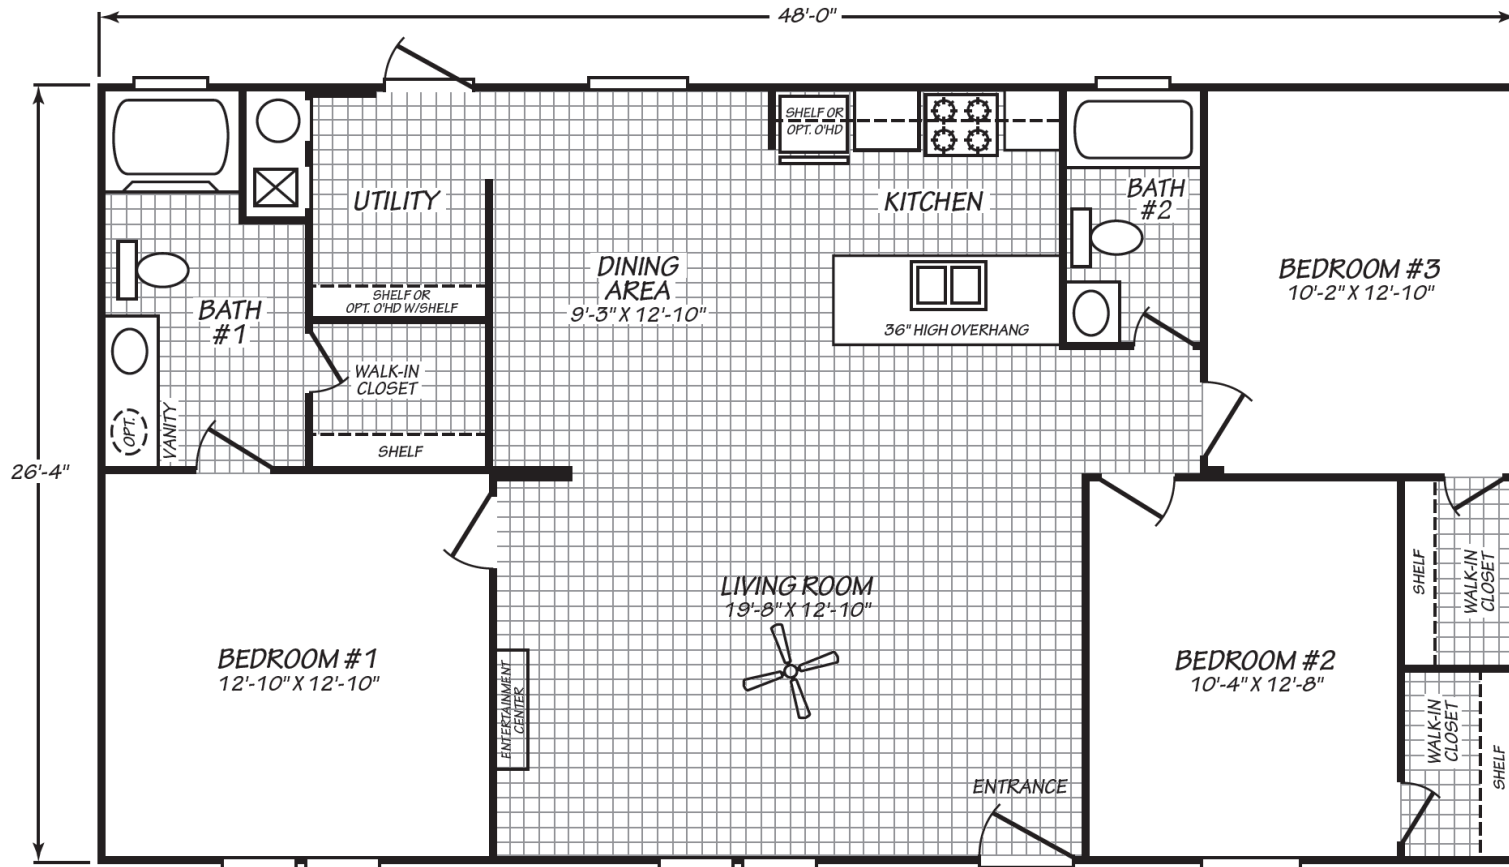

# Lawndale

Blue Ridge Multi-Wide Series

1,263 SQ. FT. (Approximate) 3 Bedroom, 2 Bath

Last Updated: 6-16-23

**FACTORY EXPO HOME CENTERS**

90 Weaver Street  
Rocky Mount, VA 24151

**FactoryExpoMobileHomes.com | 1-800-574-8523**