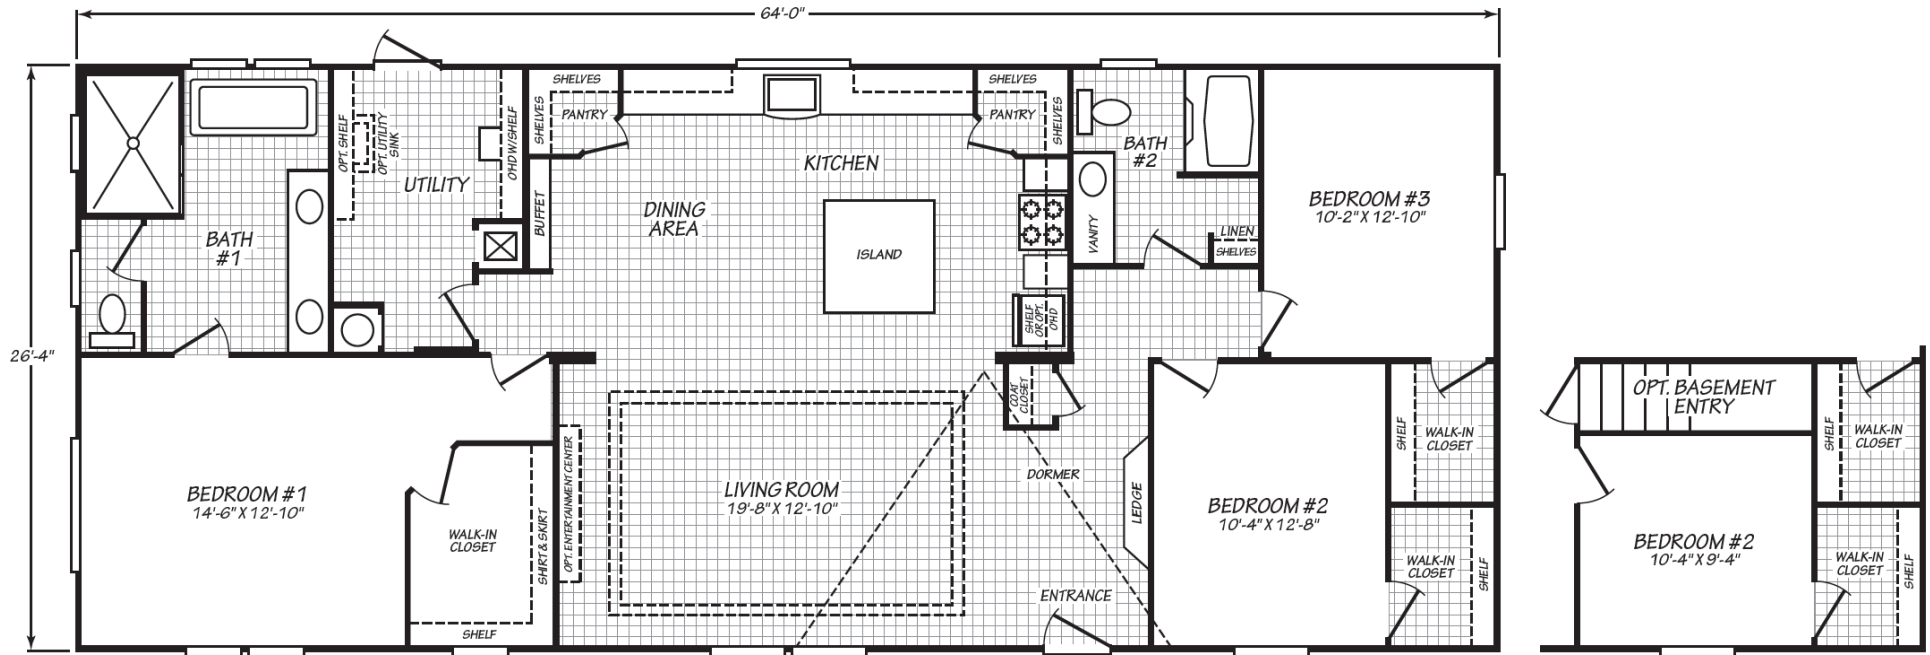

# Leonor

Blue Ridge Multi-Wide Series

1,685 SQ. FT. (Approximate) 3 Bedroom, 2 Bath

Last Updated: 7-22-22

**FACTORY EXPO HOME CENTERS**  
 90 Weaver Street  
 Rocky Mount, VA 24151

**FactoryExpoMobileHomes.com | 1-800-574-8523**