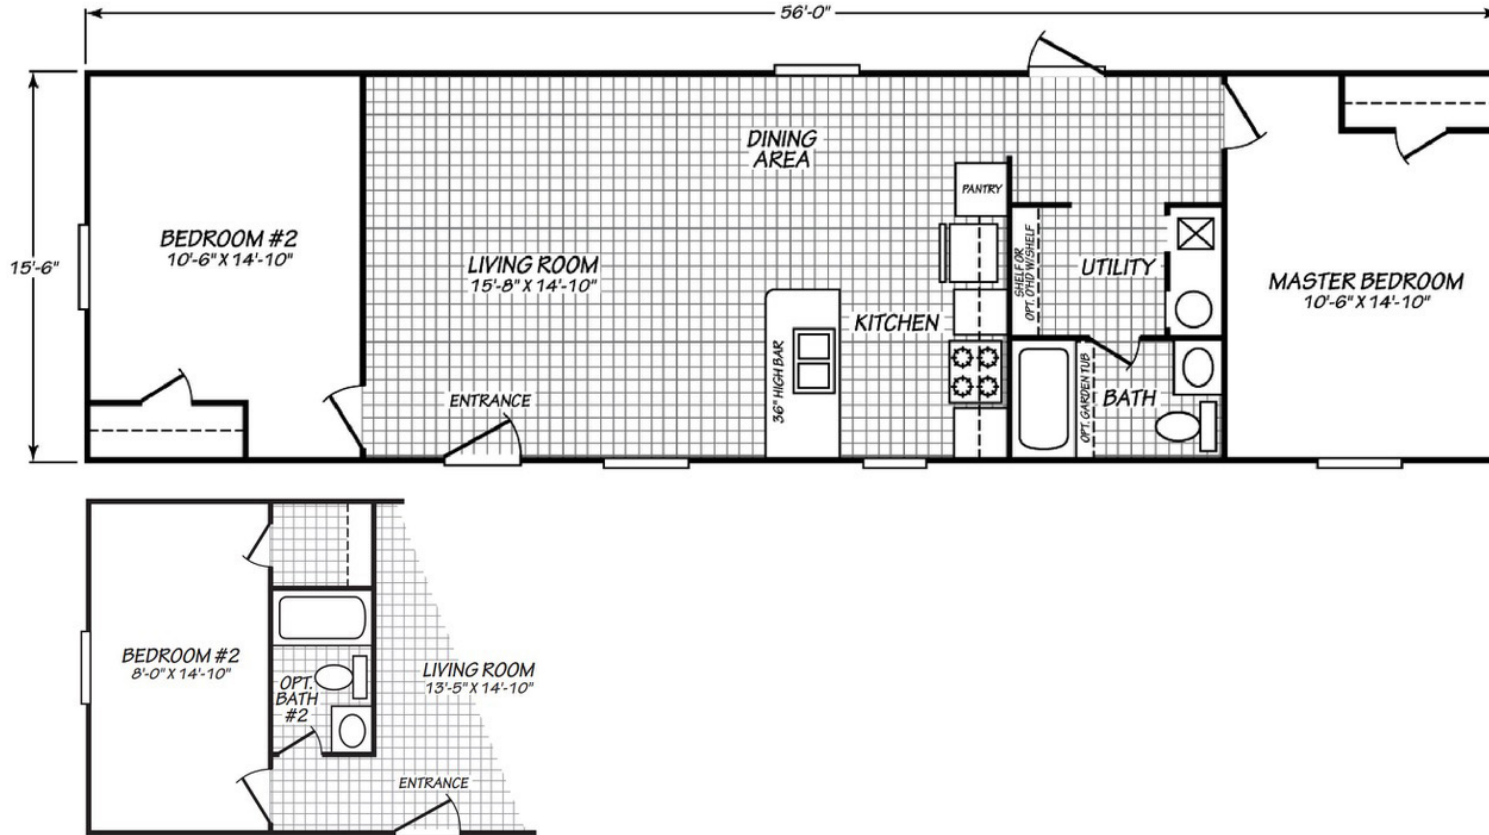

Meherrin

Blue Ridge Single Series

Factory Expo

"Factory Direct Pricing" HOME CENTERS

2 Bedrooms, 1 Bath
Approx. 868 Sq. Ft.

Last Updated: 8-1-19

Factory Expo Home Centers
90 Weaver Street
Rocky Mount, Virginia 24151