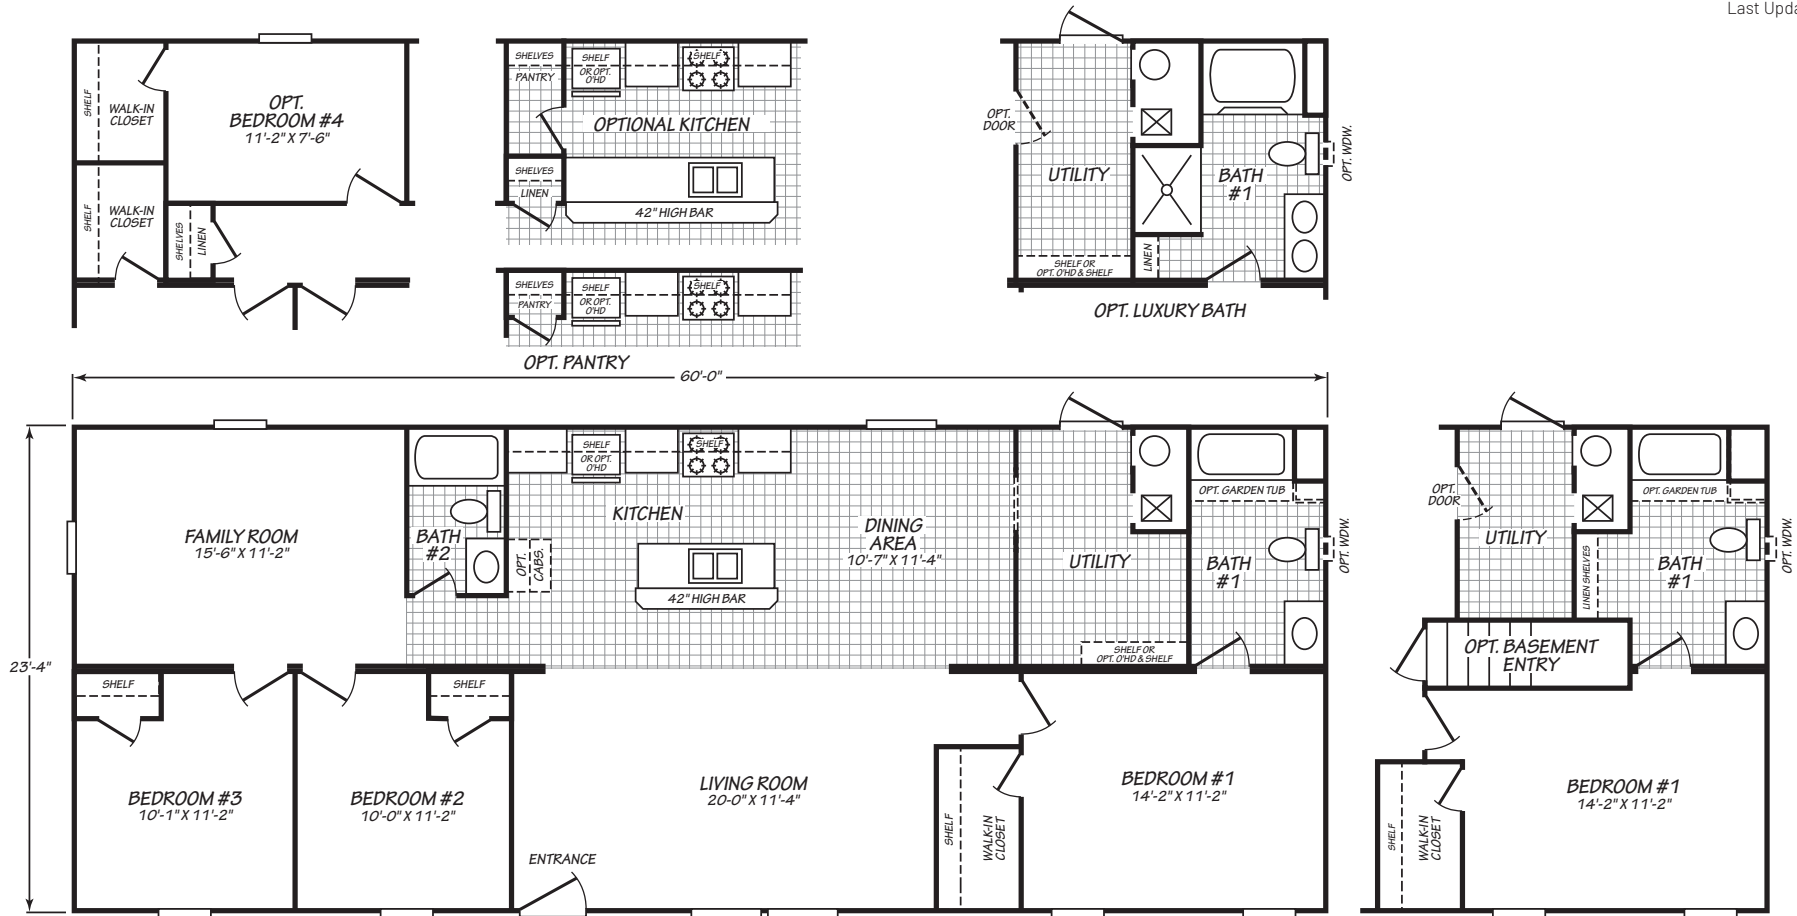

Nottoway

Blue Ridge Multi-Wide Series

1,399 SQ. FT. (Approximate) 3 Bedroom, 2 Bath

Last Updated: 3-23-21

FACTORY EXPO HOME CENTERS
 90 Weaver Street
 Rocky Mount, VA 24151

FactoryExpoMobileHomes.com | 1-800-574-8523