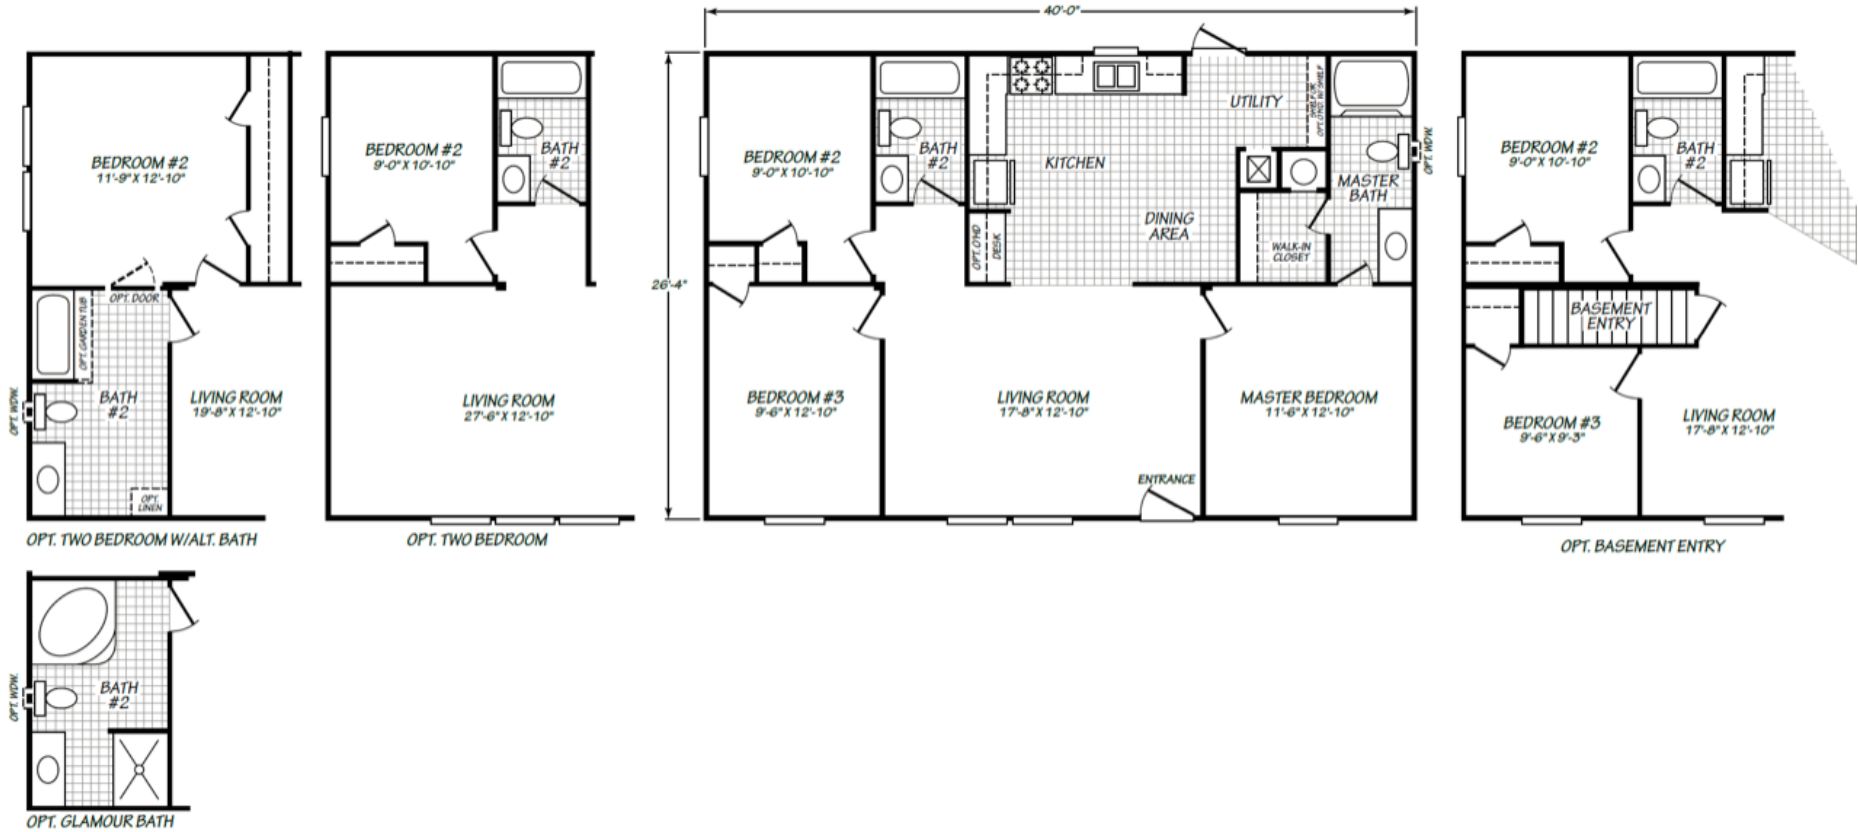

Rockridge

Blue Ridge Multi-Wide Series

1,035 SQ. FT. (Approximate) 3 Bedroom, 2 Bath

Last Updated: 6-3-21

FACTORY EXPO HOME CENTERS
 90 Weaver Street
 Rocky Mount, VA 24151

FactoryExpoMobileHomes.com | 1-800-574-8523