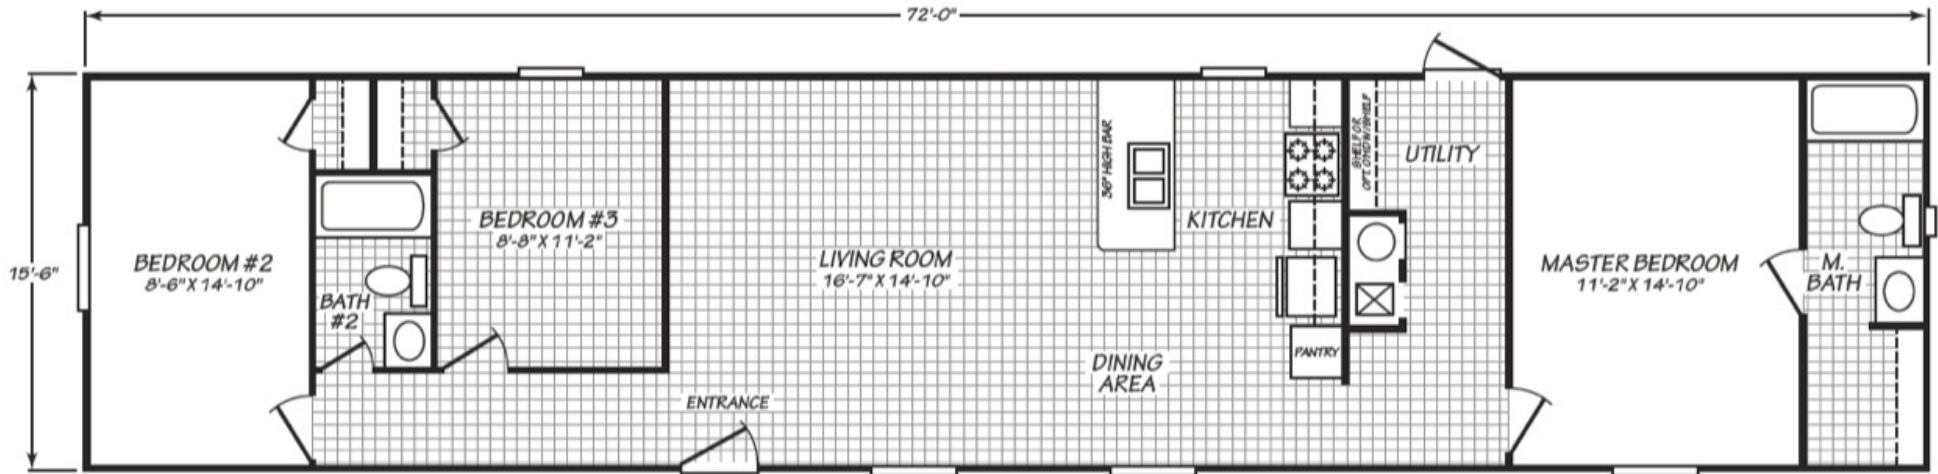

Smithers

Blue Ridge Single Series

Factory Expo

"Factory Direct Pricing" HOME CENTERS

3 Bedrooms, 2 Baths
Approx. 1,116 Sq. Ft.

Last Updated: 8-1-19

Factory Expo Home Centers
90 Weaver Street
Rocky Mount, Virginia 24151