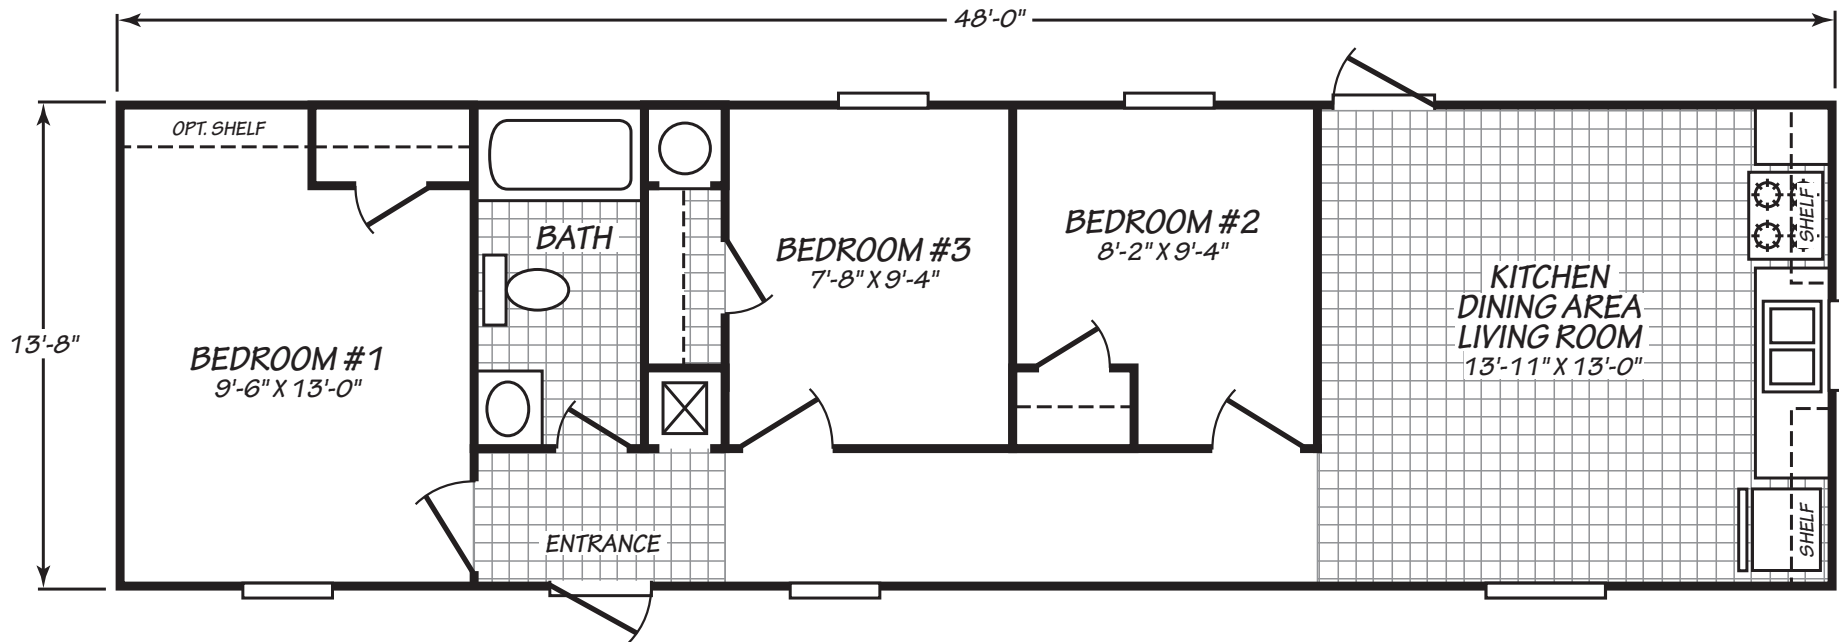

# Thrifty 3

Expo Lite Series

656 SQ. FT. (Approximate) 3 Bedroom, 1 Bath

Last Updated: 2-2-21

**FACTORY EXPO HOME CENTERS**  
90 Weaver Street  
Rocky Mount, VA 24151

**FactoryExpoMobileHomes.com | 1-800-574-8523**