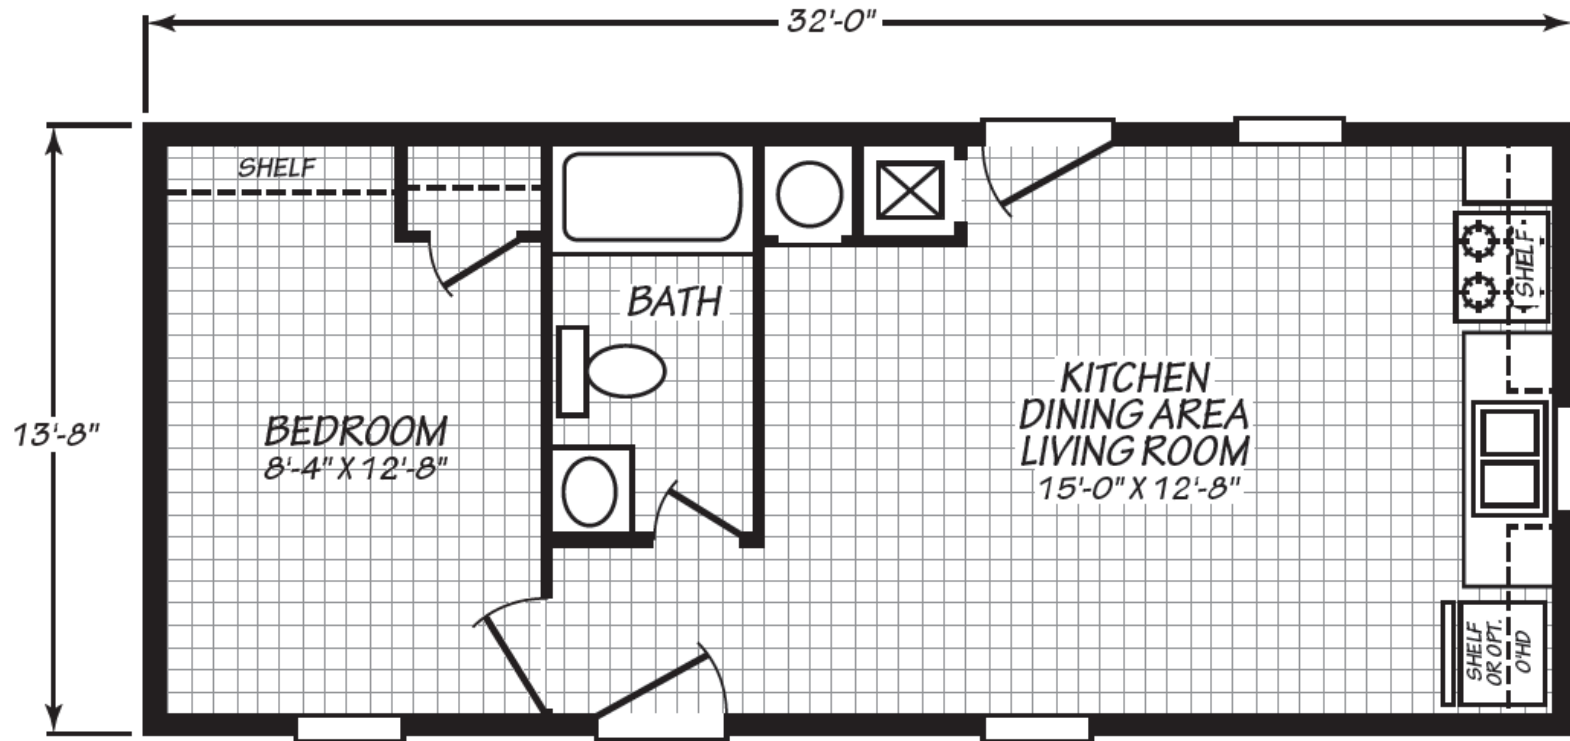

# Verne

Expo Elite Series

437 SQ. FT. (Approximate) 1 Bedroom, 1 Bath

Last Updated: 6-17-24

**FACTORY EXPO HOME CENTERS**  
90 Weaver Street  
Rocky Mount, VA 24151

**FactoryExpoMobileHomes.com | 1-800-574-8523**