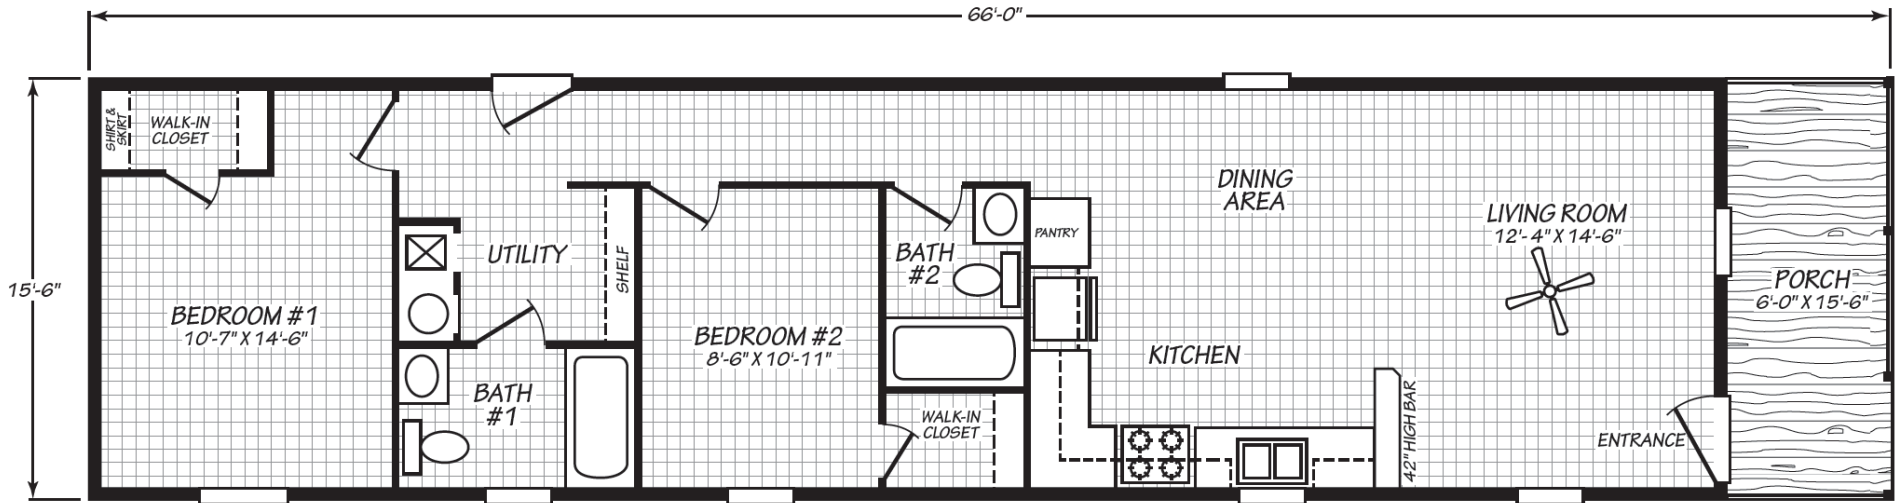

Waverly

Blue Ridge Single Series

930 SQ. FT. (Approximate) 2 Bedroom, 2 Bath

Last Updated: 8-16-24

FACTORY EXPO HOME CENTERS
90 Weaver Street
Rocky Mount, VA 24151

FactoryExpoMobileHomes.com | 1-800-574-8523