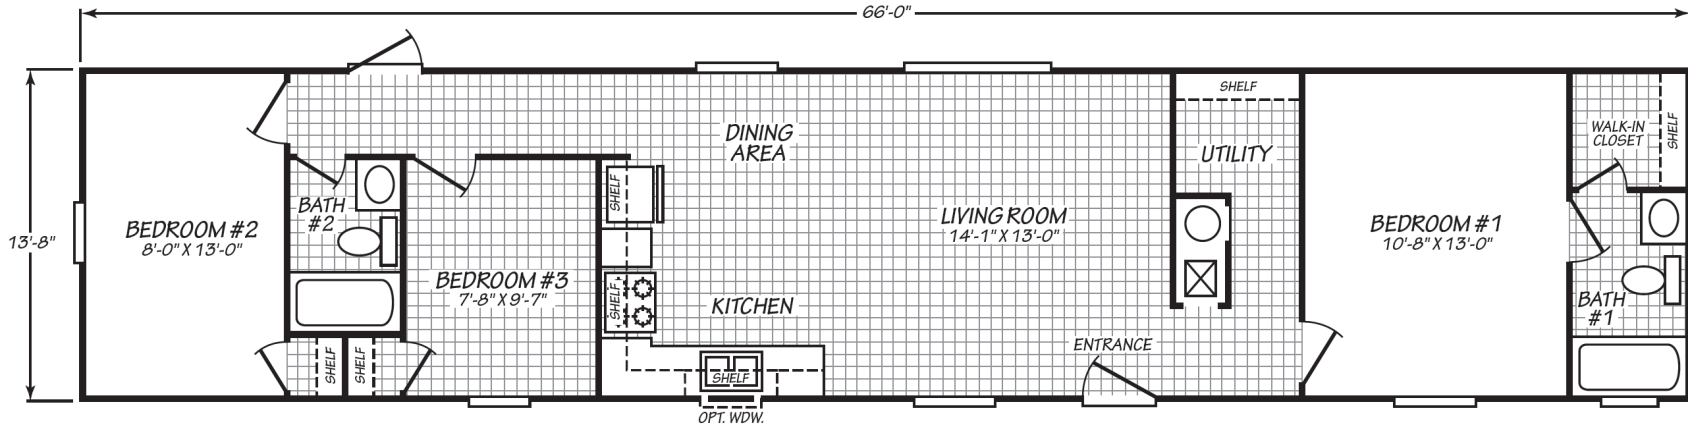

Woodlawn

Blue Ridge Single Series

901 SQ. FT. (Approximate) 3 Bedrooms, 2 Baths

Last Updated: 6-15-23

ALT. BEDROOM #2 PLAN

FACTORY EXPO HOME CENTERS

90 Weaver Street
Rocky Mount, VA 24151

FactoryExpoMobileHomes.com | 1-800-574-8523