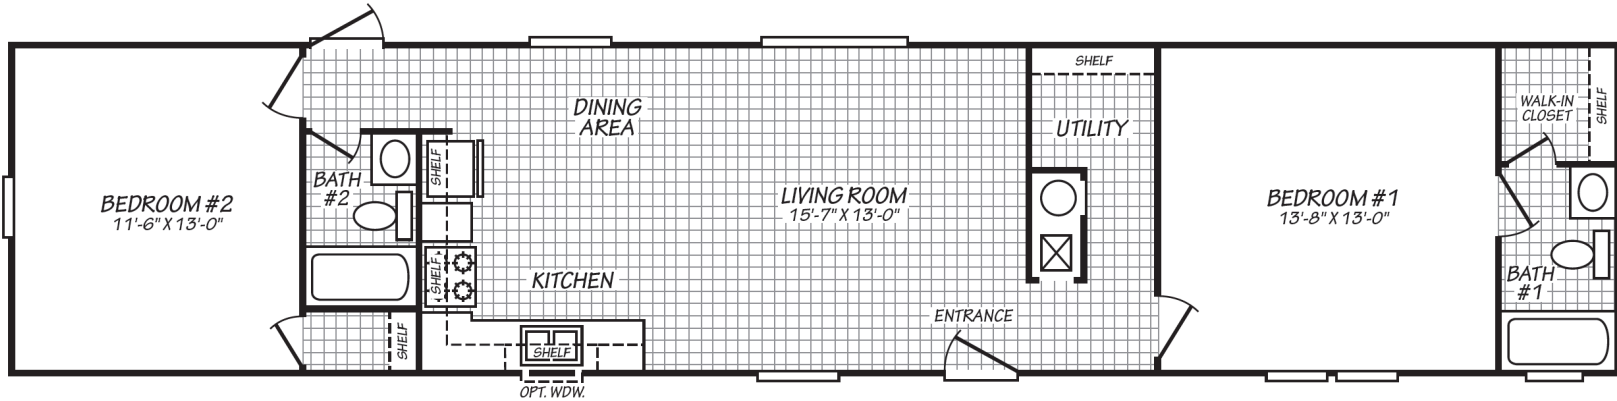

Woodlawn

Blue Ridge Single Series

901 SQ. FT. (Approximate) 3 Bedrooms, 2 Baths

Last Updated: 6-15-23

ALT. BEDROOM #2 PLAN

FACTORY EXPO HOME CENTERS

90 Weaver Street
Rocky Mount, VA 24151

FactoryExpoMobileHomes.com | 1-800-574-8523