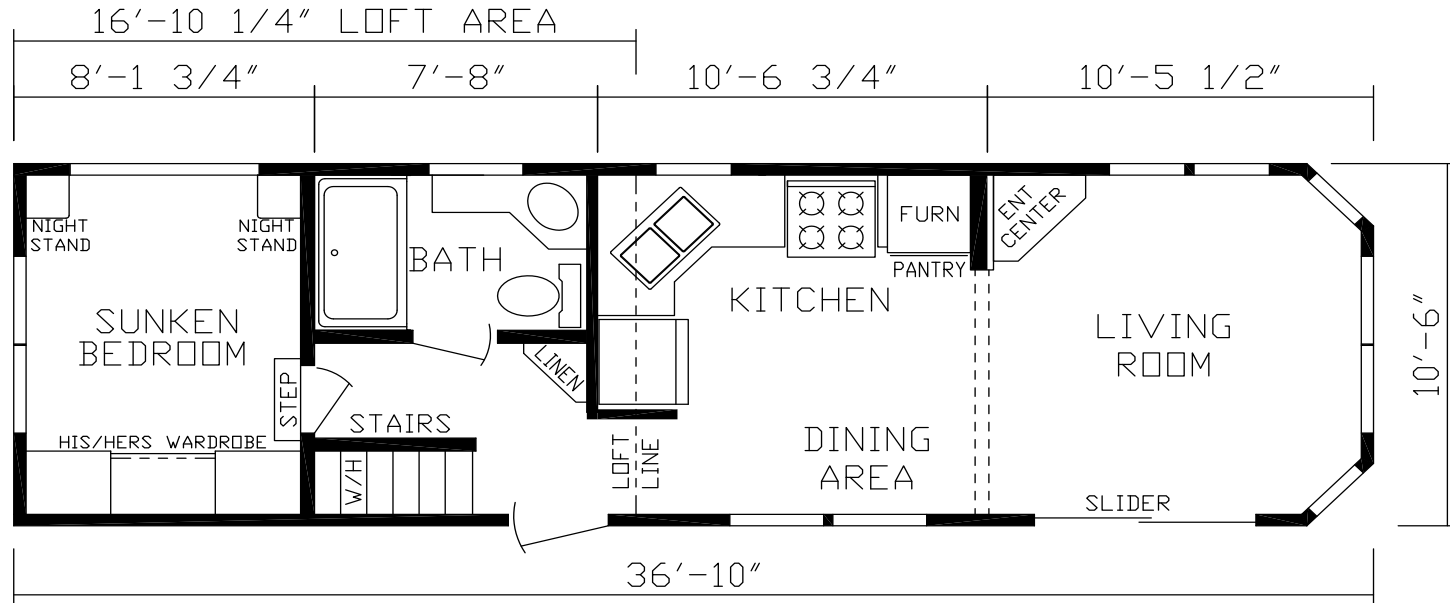

# Factory Expo

PARK MODEL HOMES

Large Loft  
Approx. 399 Sq. Ft.

Last Updated: 4-11-18

Factory Expo Home Centers  
90 Weaver Street  
Rocky Mount, Virginia 24151

I authorize Factory Expo to build my house, per this plan.