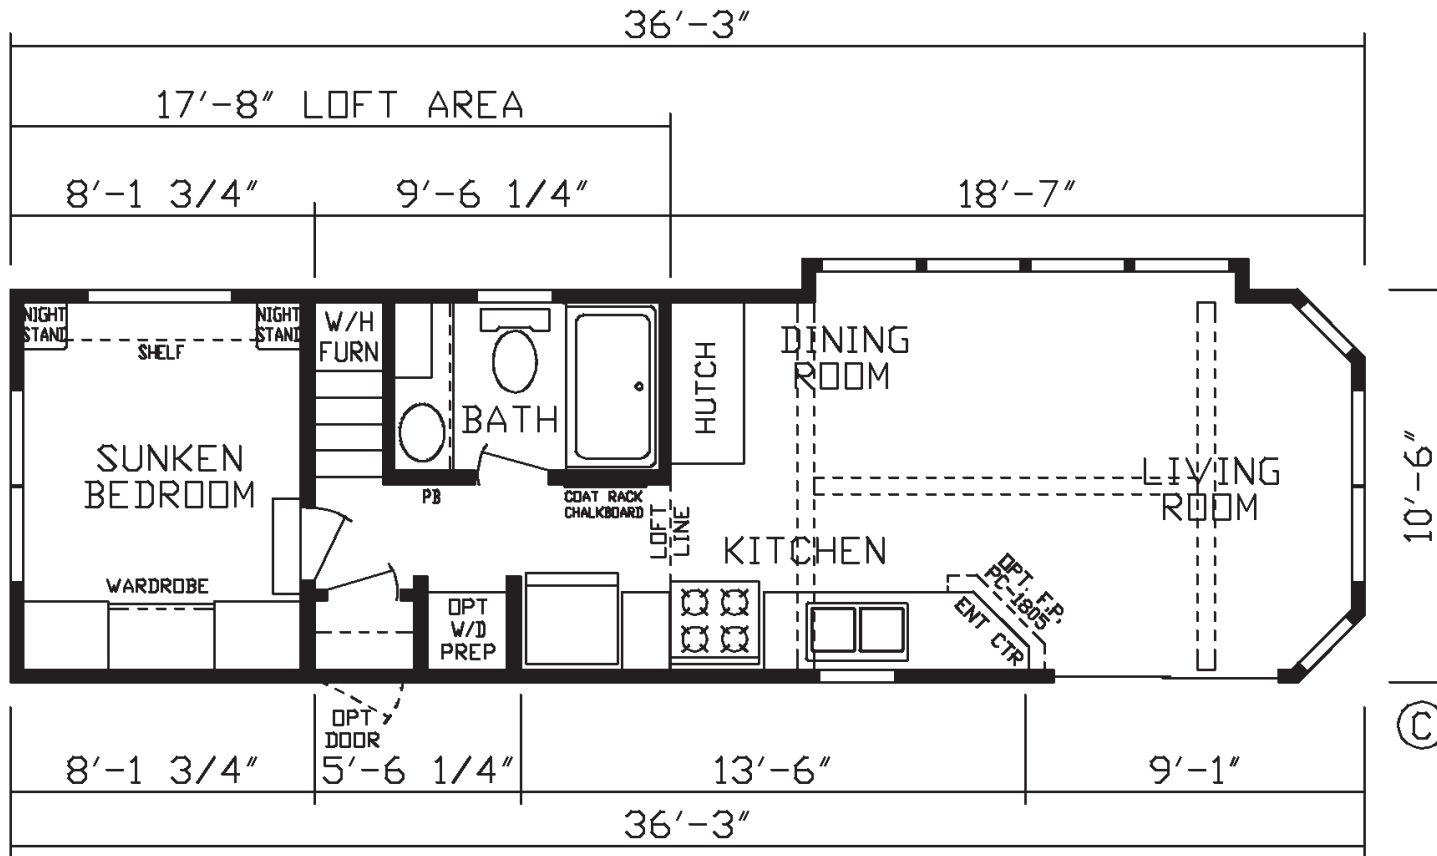

# Boulton II

Country Manor Series

399 SQ. FT. (Approximate) 1 Bedroom, 1 Bath, Loft

Last Updated: 8-26-24

**FACTORY EXPO HOME CENTERS**  
 90 Weaver Street  
 Rocky Mount, VA 24151

**RM.ParkModelsDirect.com | 1-800-504-6921**