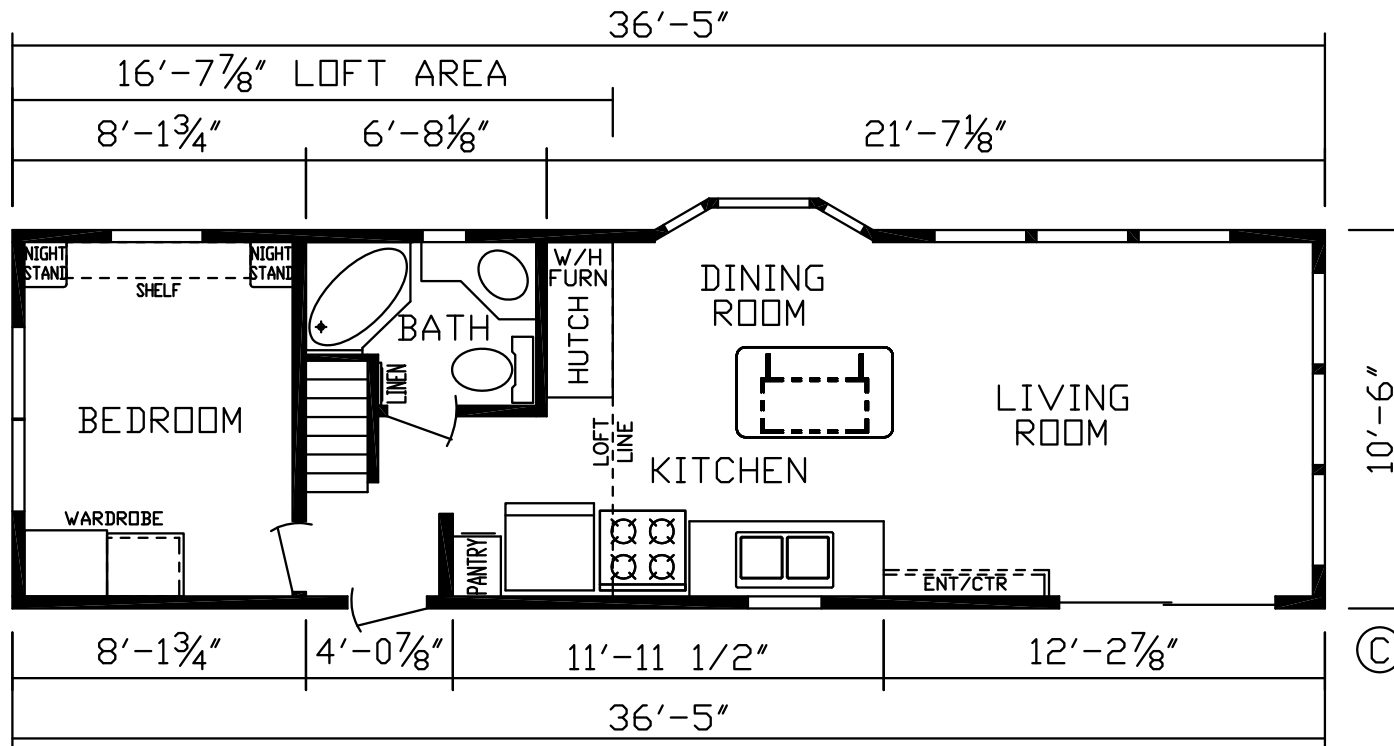

Carrsville

Country Manor Series

Factory Expo

PARK MODEL HOMES

1 Bed, 1 Bath
Approx. 399 Sq. Ft.

Last Updated: 9-17-19

Factory Expo Home Centers
90 Weaver Street
Rocky Mount, Virginia 24151

I authorize Factory Expo to build my house, per this plan.