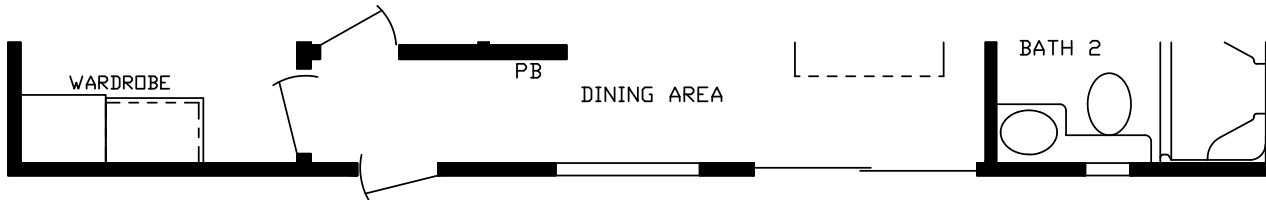

# Clemens

Cavco 150 Series

387 SQ. FT. (Approximate) 2 Bedrooms, 2 Baths

**Park Models**  
"Factory Direct Value" **DIRECT**

Last Updated: 5-22-24

**190012**

**R01 Opt Entry**

**FACTORY EXPO HOME CENTERS**  
90 Weaver Street  
Rocky Mount, VA 24151