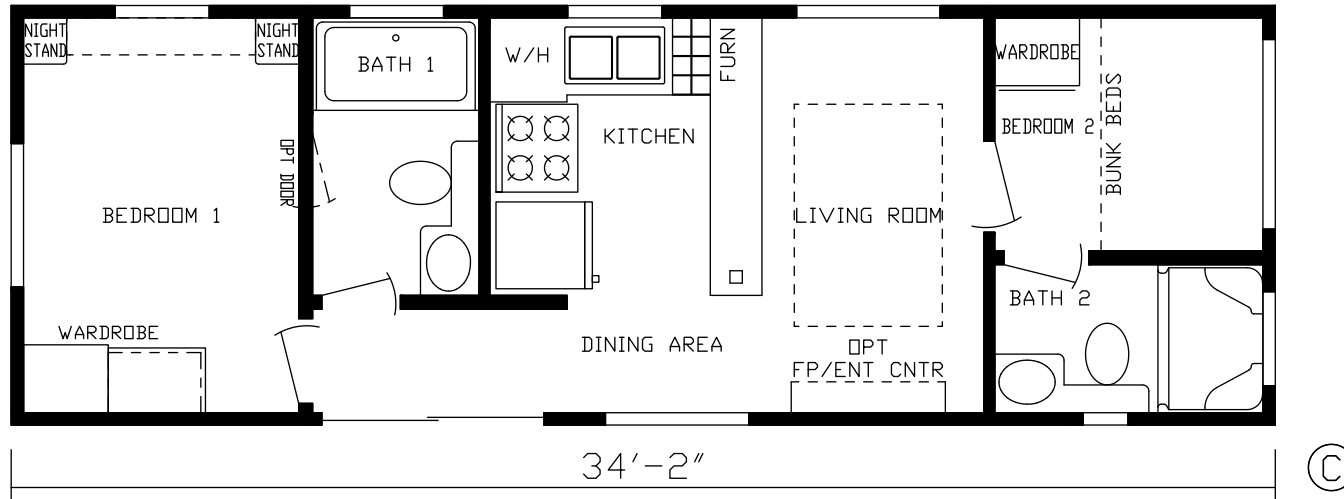

# Clemens

Cavco 150 Series

387 SQ. FT. (Approximate) 2 Bedrooms, 2 Baths

**Park Models**  
"Factory Direct Value" **DIRECT**

Last Updated: 5-22-24

**190012**

**R01 Opt Entry**

**FACTORY EXPO HOME CENTERS**  
90 Weaver Street  
Rocky Mount, VA 24151