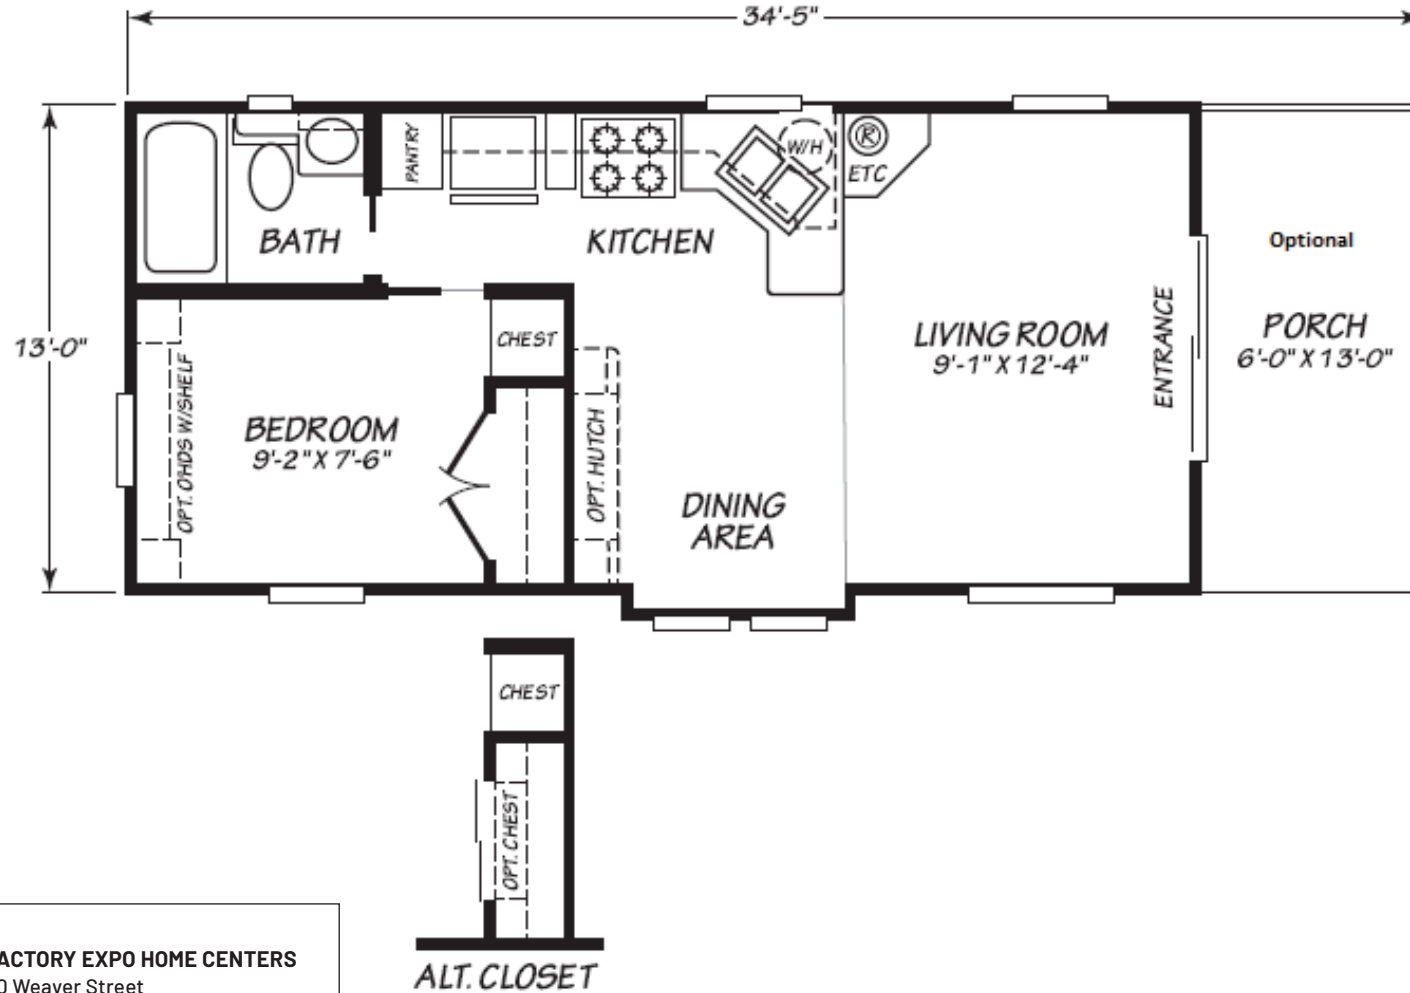

Crane

Eagle Non-Loft Series

395 SQ. FT. (Approximate) 1 Bedroom, 1 Bath

Park Models
"Factory Direct Value" **DIRECT**

Last Updated: 1-23-23

FACTORY EXPO HOME CENTERS
90 Weaver Street
Rocky Mount, VA 24151

RM.ParkModelsDirect.com | 1-800-504-6921