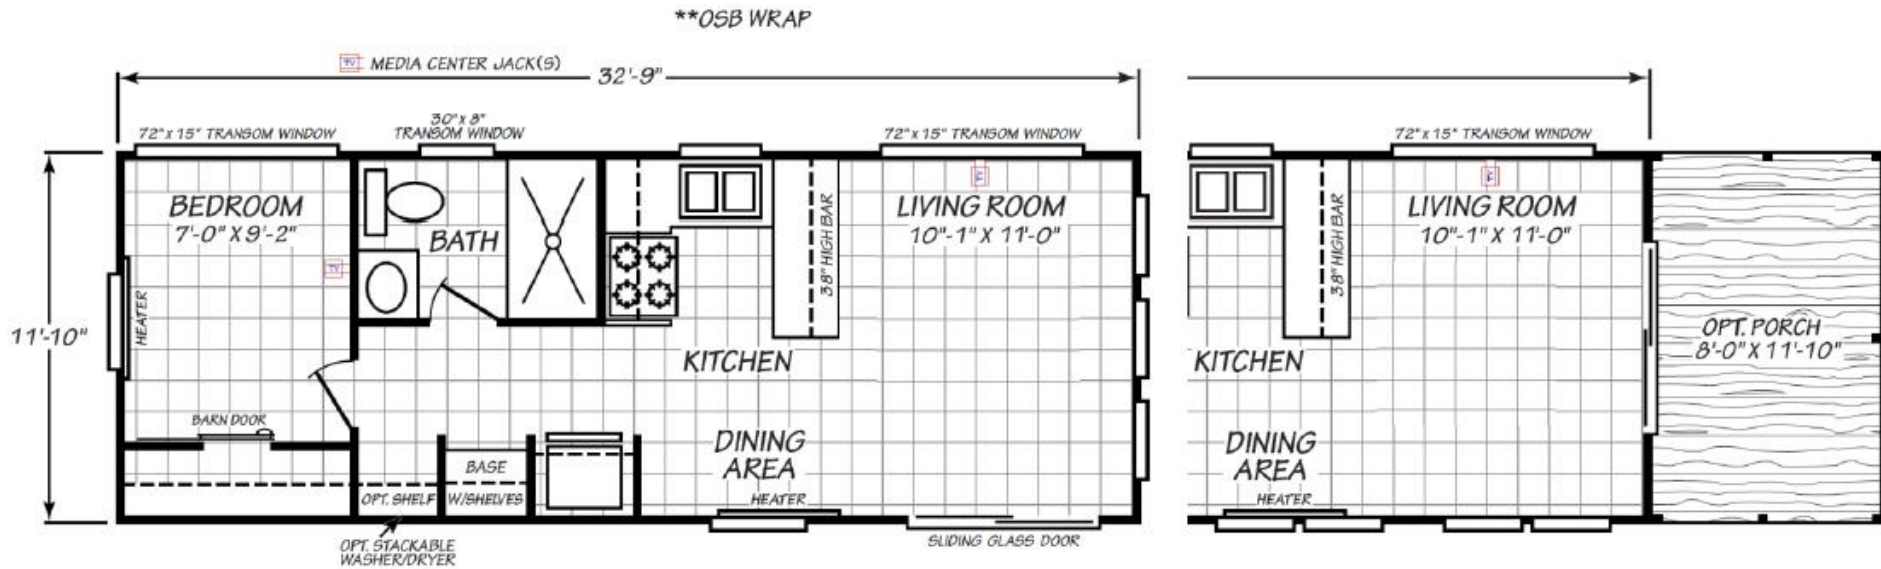

# Forest View

Rocky Mount Series

388 SQ. FT. (Approximate) 1 Bedroom, 1 Bath

**Park Models**  
"Factory Direct Value" **DIRECT**

Last Updated: 8-16-24

**FACTORY EXPO HOME CENTERS**  
90 Weaver Street  
Rocky Mount, VA 24151