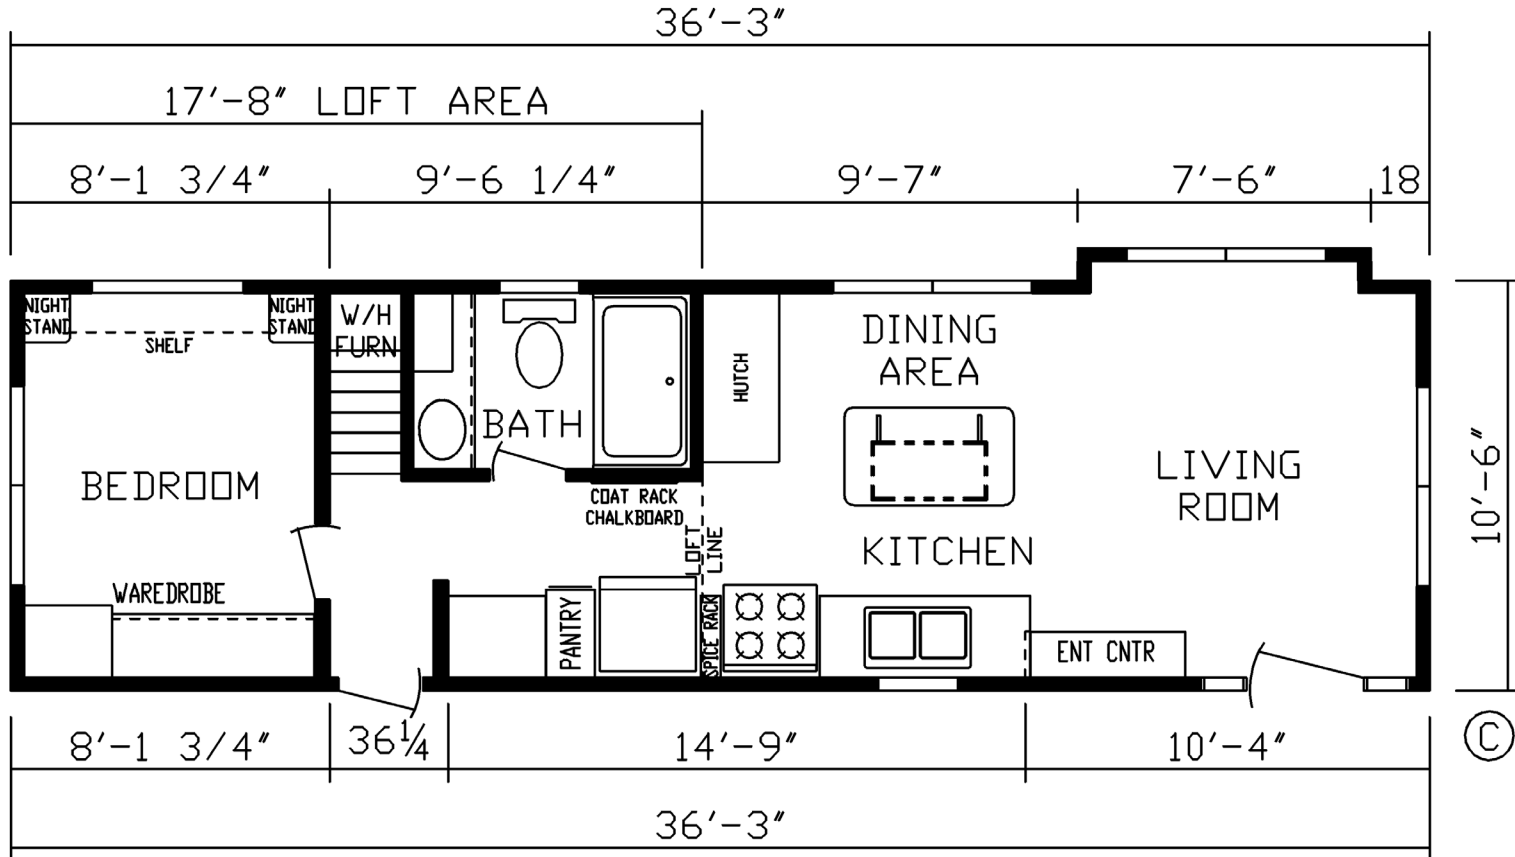

# Glennwood

Country Manor Series

399 SQ. FT. (Approximate) 1 Bedroom, 1 Bath, Loft

**Park Models**  
"Factory Direct Value" **DIRECT**

Last Updated: 4-6-21

**FACTORY EXPO HOME CENTERS**  
90 Weaver Street  
Rocky Mount, VA 24151