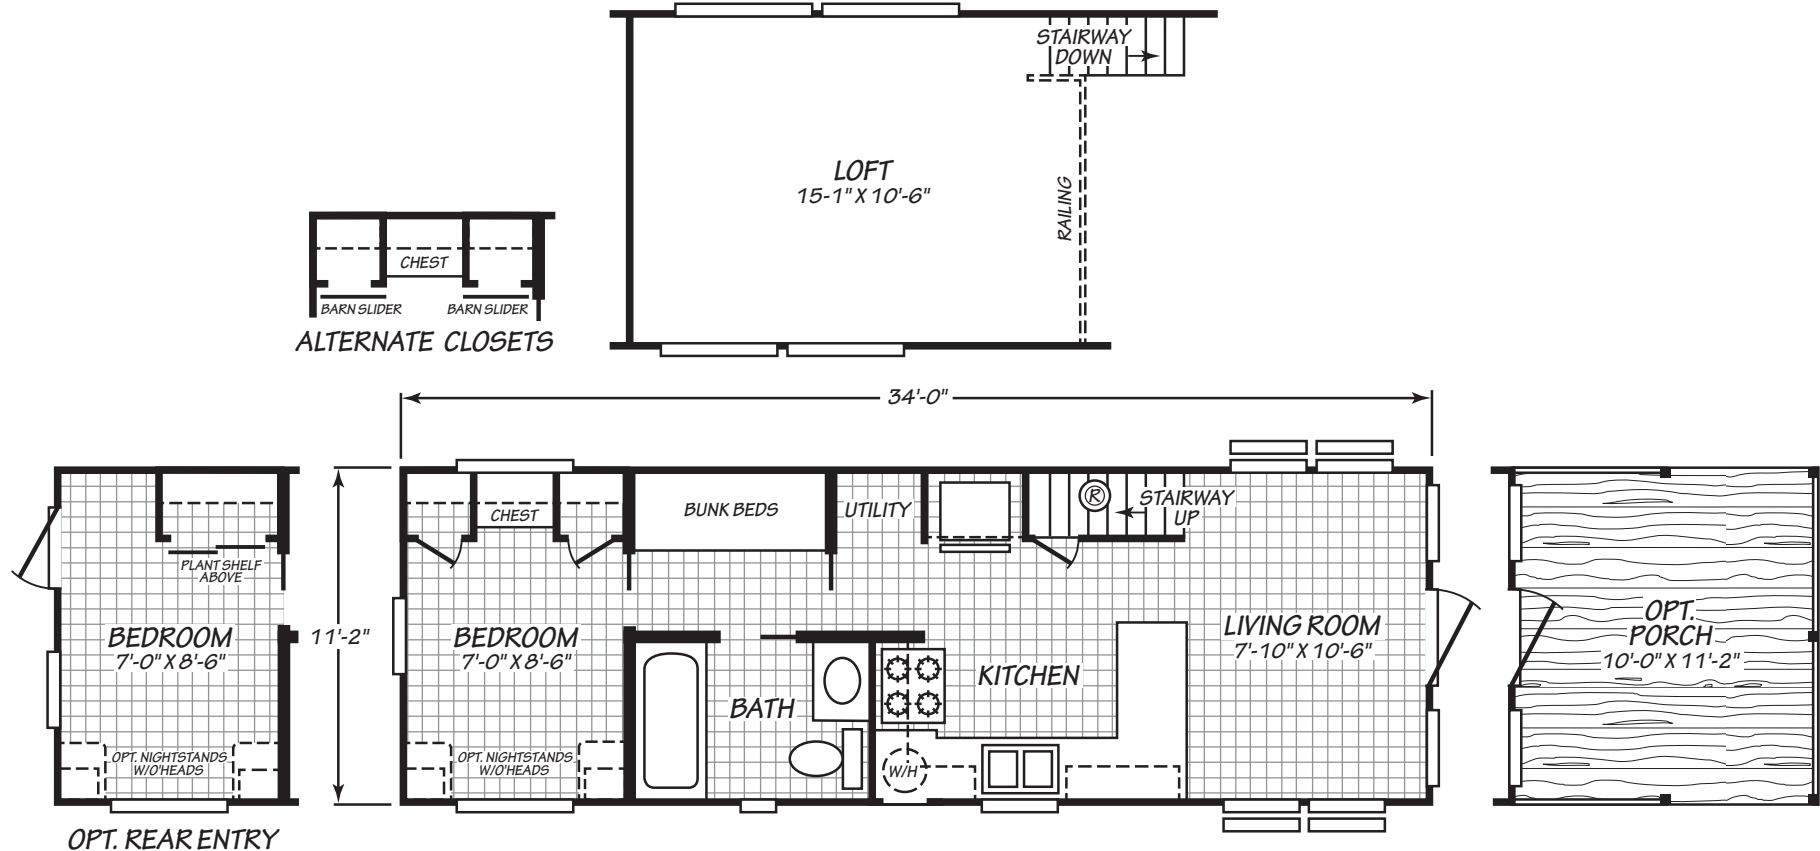

# Harlington

Eagle Loft Series

379 SQ. FT. (Approximate) 1 Bedroom, 1 Bath

**Park Models**  
"Factory Direct Value" **DIRECT**

Last Updated: 2-21-23