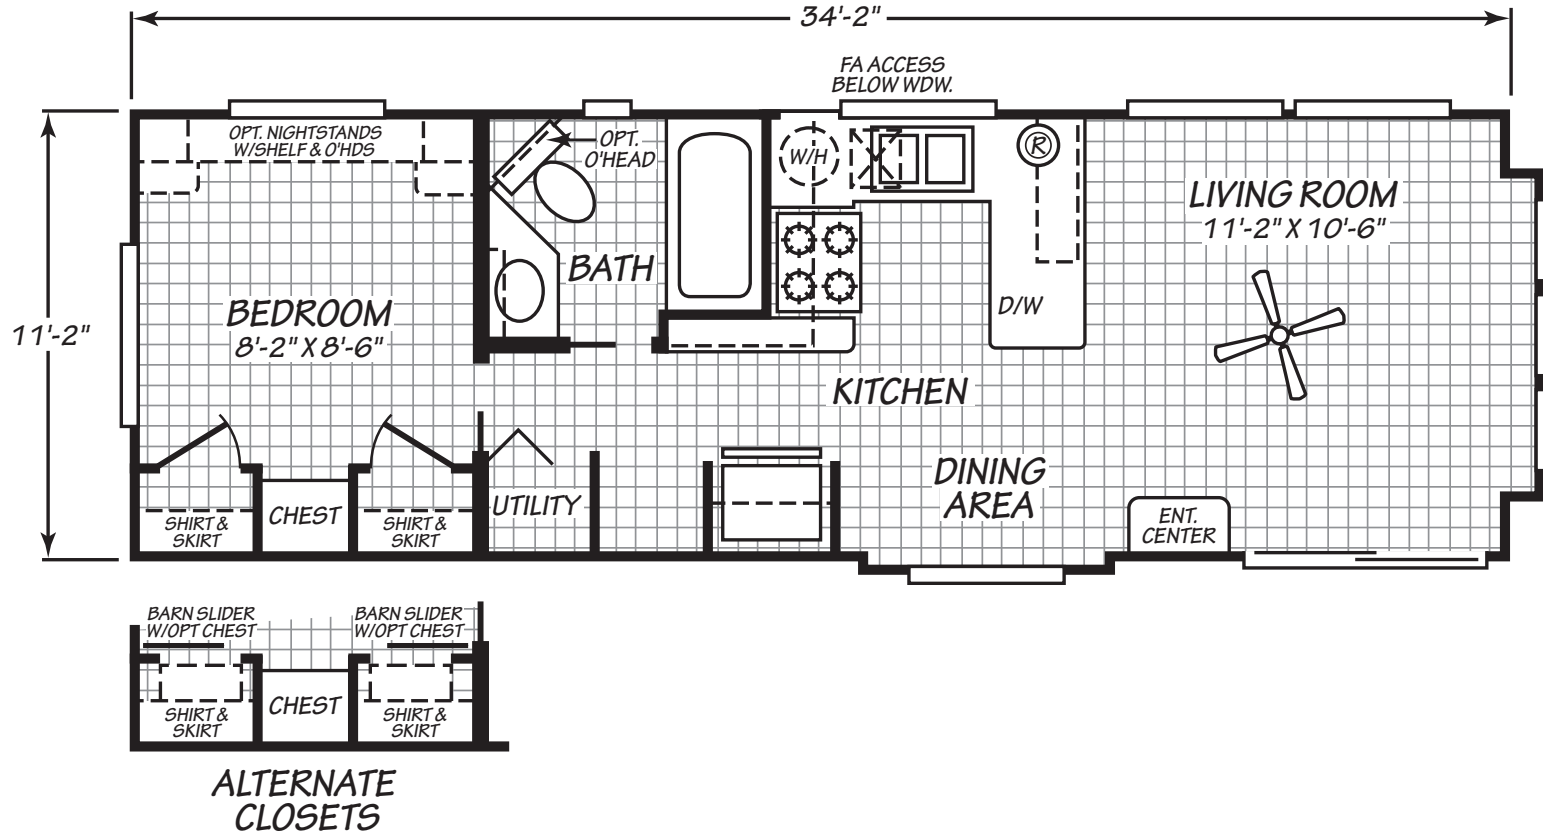

Islander

Eagle Non-Loft Series

399 SQ. FT. (Approximate) 1 Bedroom, 1 Bath

Last Updated: 11-15-22

FACTORY EXPO HOME CENTERS
90 Weaver Street
Rocky Mount, VA 24151

RM.ParkModelsDirect.com | 1-800-504-6921

IMPORTANT: Alta Cima Corp reserves the right to modify, cancel or substitute products or features of this event at any time without prior notice or obligation. Pictures and other promotional materials are representative and may depict or contain floor plans, square footages, elevations, options, upgrades, extra design features, decorations, floor coverings, specialty light fixtures, custom paint and wall coverings, window treatments, landscaping, sound and alarm systems, furnishings, appliances, and other designer/decorator features and amenities that are not included as part of the home and/or may not be available at all locations. Home, pricing and community information is subject to change, and homes to prior sale, at any time without notice or obligation. ©2020 Alta Cima Corp. All rights reserved.