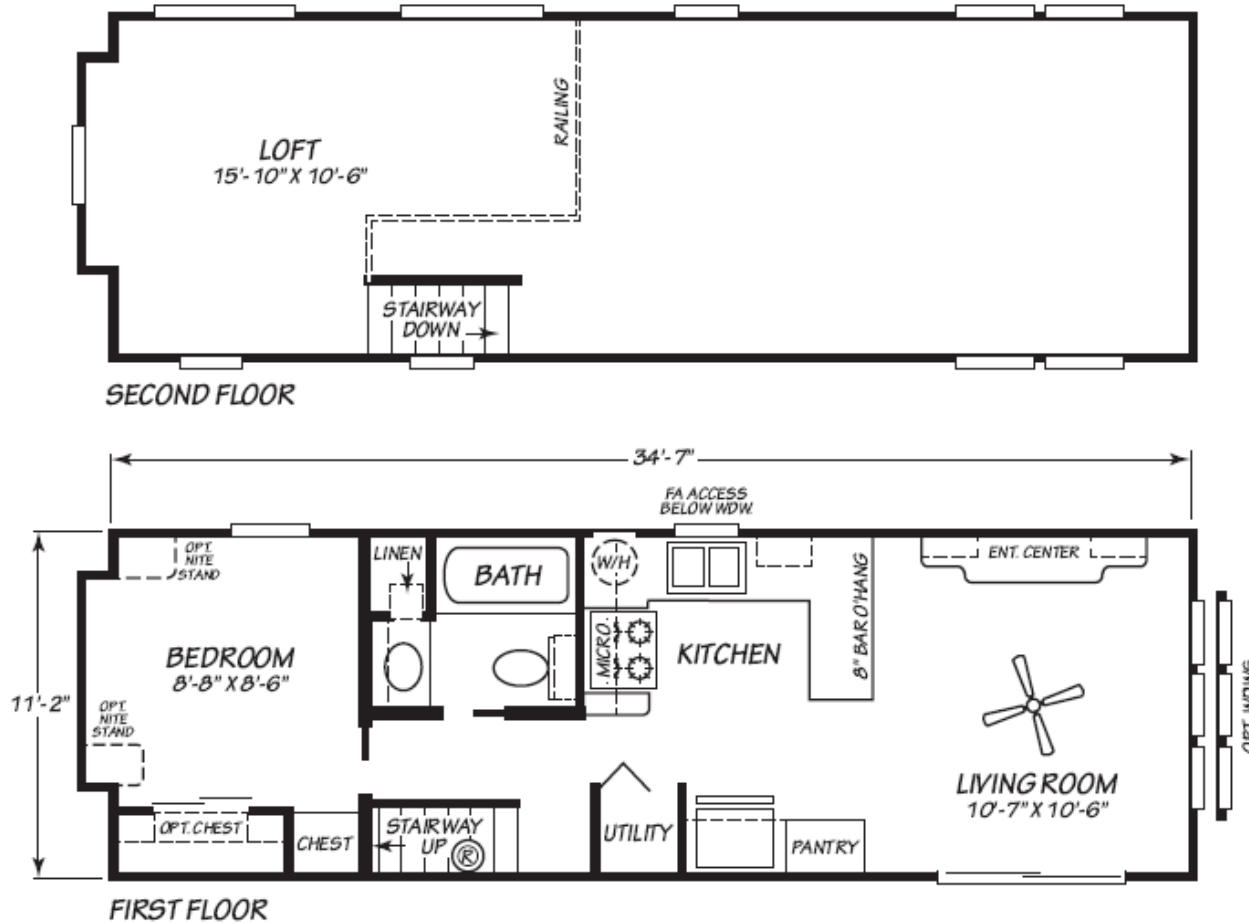

# McAllister

Eagle Loft Series

399 SQ. FT. (Approximate) 1 Bedroom, 1 Bath

**Park Models**  
"Factory Direct Value" **DIRECT**

Last Updated: 1-23-23

**FACTORY EXPO HOME CENTERS**

90 Weaver Street  
Rocky Mount, VA 24151