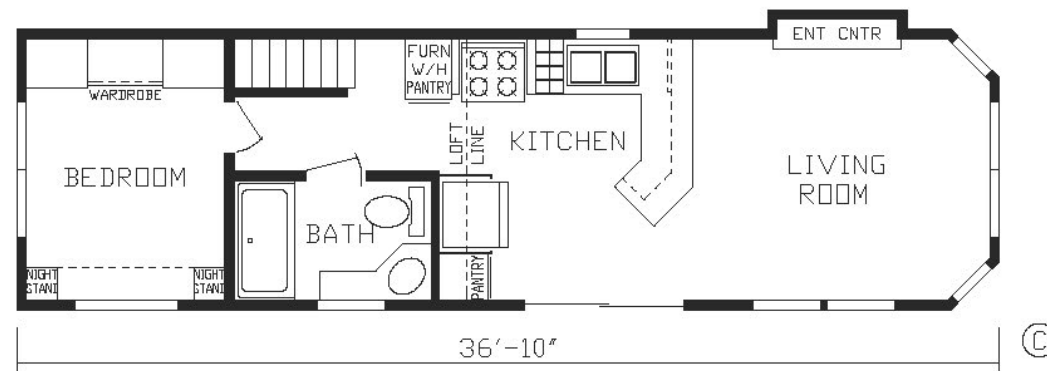

# Mclean

Country Manor Series

387 SQ. FT. (Approximate) 1 Bedroom, 1 Bath, Loft

**Park Models**  
"Factory Direct Value" **DIRECT**

Last Updated: 3-29-22

**FACTORY EXPO HOME CENTERS**  
90 Weaver Street  
Rocky Mount, VA 24151