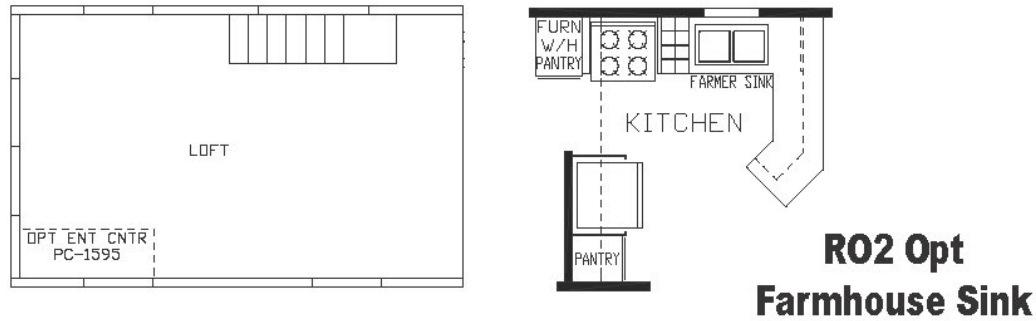

# Mclean

Country Manor Series

387 SQ. FT. (Approximate) 1 Bedroom, 1 Bath, Loft

**Park Models**  
"Factory Direct Value" **DIRECT**

Last Updated: 3-29-22

**FACTORY EXPO HOME CENTERS**  
90 Weaver Street  
Rocky Mount, VA 24151