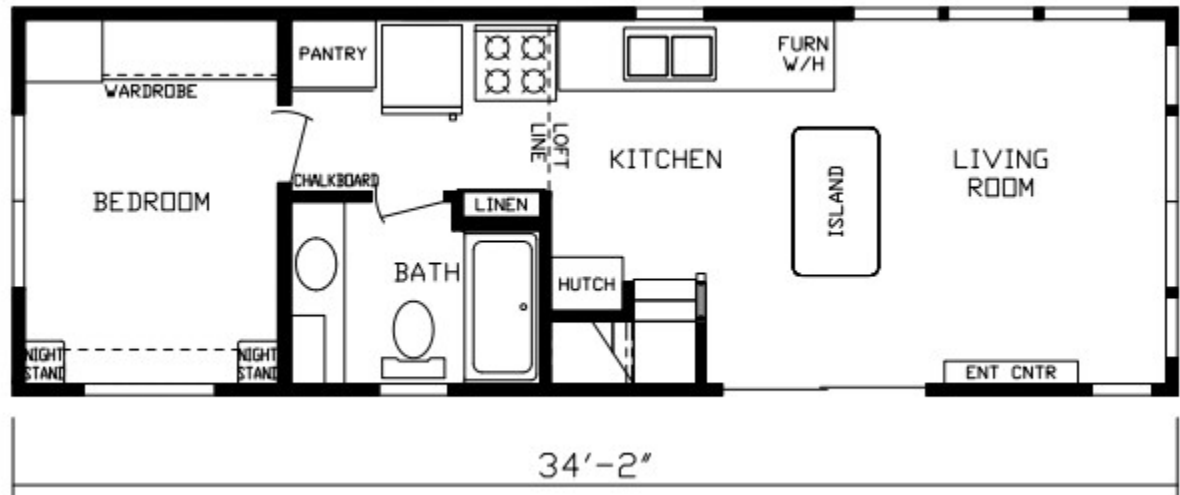

# Melvin

Country Manor Series

399 SQ. FT. (Approximate) 1 Bedroom, 1 Bath, Loft

**Park Models**  
"Factory Direct Value" **DIRECT**

Last Updated: 1-5-22

**R01 Opt  
Washer/Dryer**

**FACTORY EXPO HOME CENTERS**  
90 Weaver Street  
Rocky Mount, VA 24151