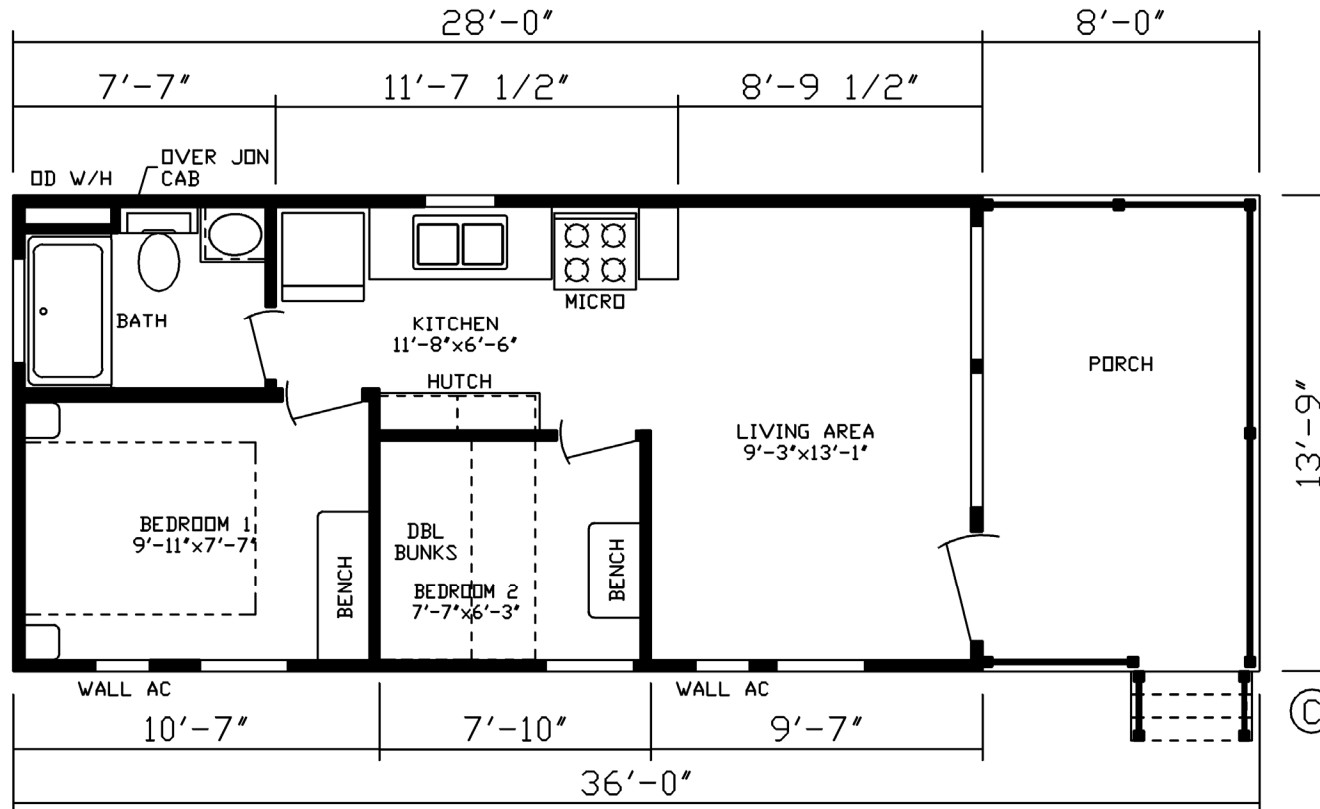

Mixon

Cabin Series

Factory Expo

PARK MODEL HOMES

Double Bunks
Approx. 397 Sq. Ft.

Last Updated: 2-28-20

Factory Expo Home Centers
90 Weaver Street
Rocky Mount, Virginia 24151

I authorize Factory Expo to build my house, per this plan.