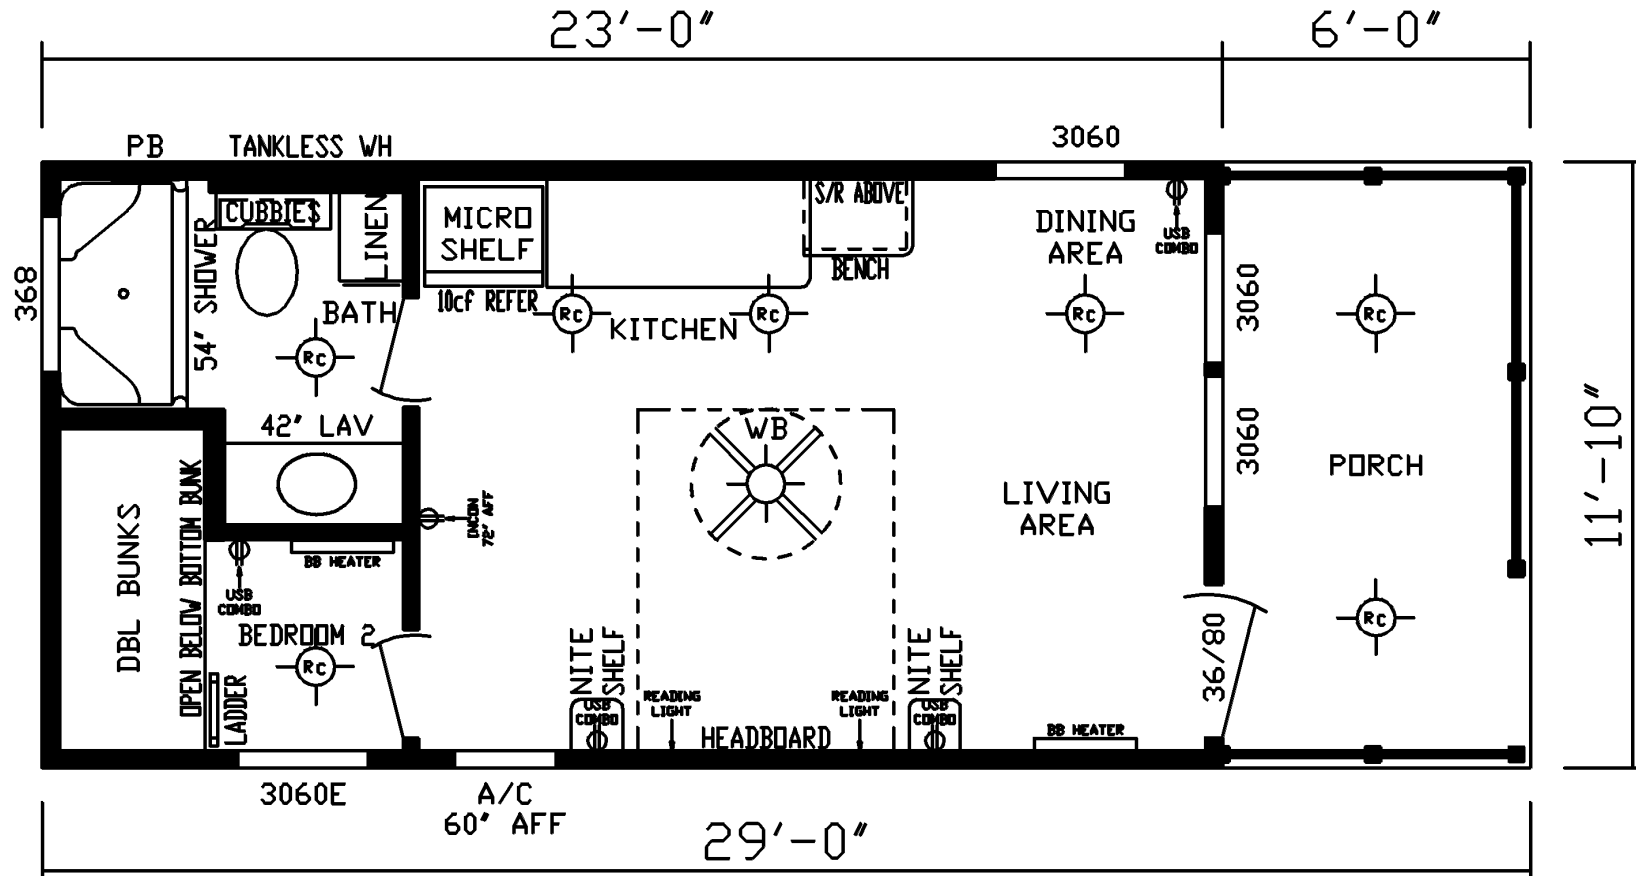

Parkfield

Cabin Series

Factory Expo

PARK MODEL HOMES

Double Bunks
Approx. 348 Sq. Ft.

Last Updated: 10-10-18

Factory Expo Home Centers
90 Weaver Street
Rocky Mount, Virginia 24151

I authorize Factory Expo to build my house, per this plan.