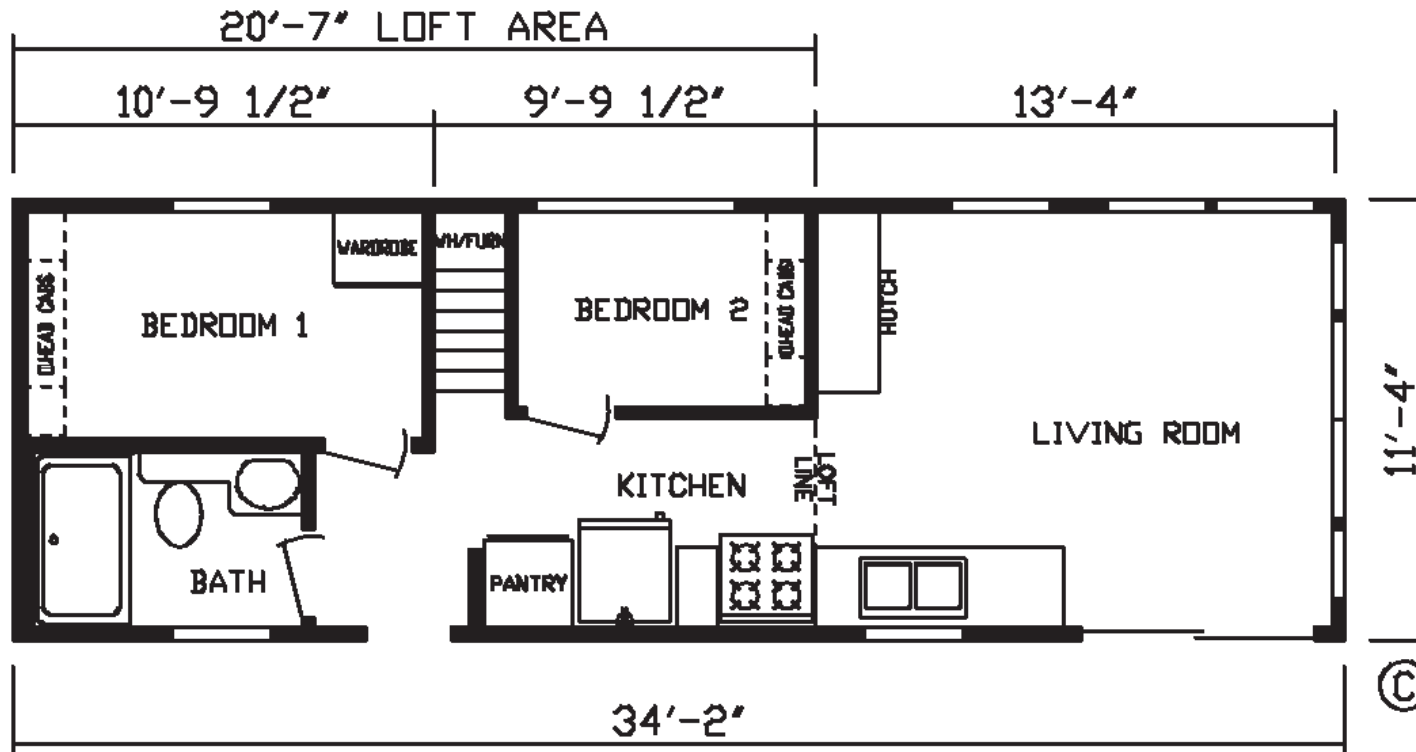

Ranger

Country Manor Series

399 SQ. FT. (Approximate) 2 Bedroom, 1 Bath, Loft

Park Models
"Factory Direct Value" **DIRECT**

Last Updated: 9-22-22

FACTORY EXPO HOME CENTERS
90 Weaver Street
Rocky Mount, VA 24151