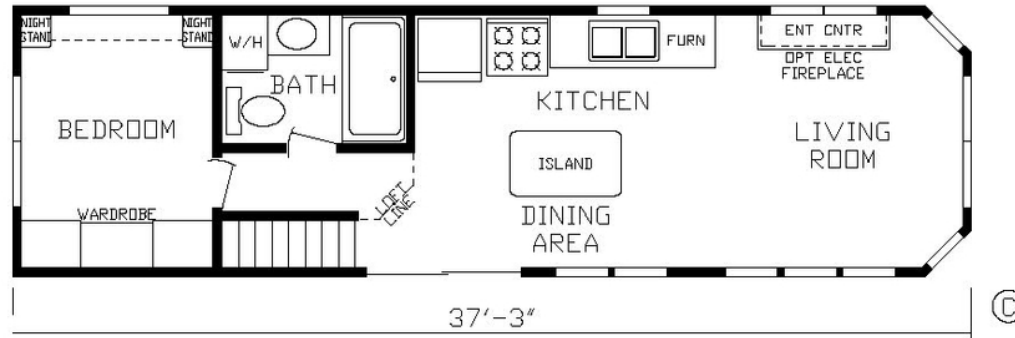

# Reston

Country Manor Series

392 SQ. FT. (Approximate) 1 Bedroom, 1 Bath, Loft

**Park Models**  
"Factory Direct Value" **DIRECT**

Last Updated: 3-29-22

**R01 Opt Kitchen**

**R05 Opt Fireplace**

**FACTORY EXPO HOME CENTERS**  
90 Weaver Street  
Rocky Mount, VA 24151