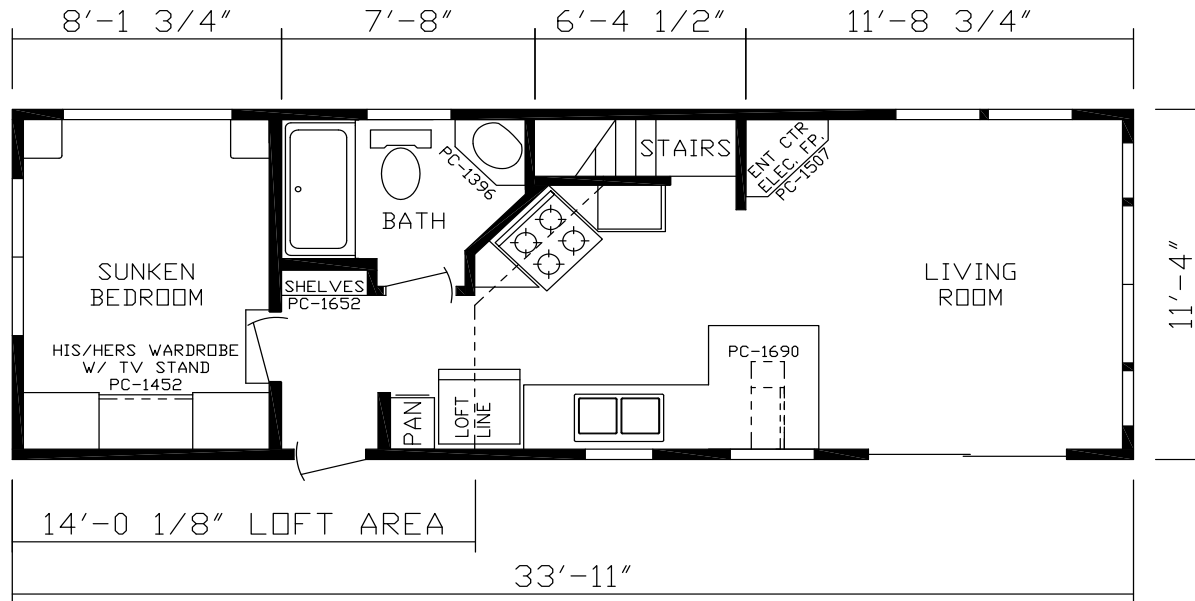

Ripley

Country Manor Series

Factory Expo

PARK MODEL HOMES

Sunken Bedroom
 Approx. 399 Sq. Ft.

Last Updated: 4-11-18

Factory Expo Home Centers
 90 Weaver Street
 Rocky Mount, Virginia 24151

I authorize Factory Expo to build my house, per this plan.