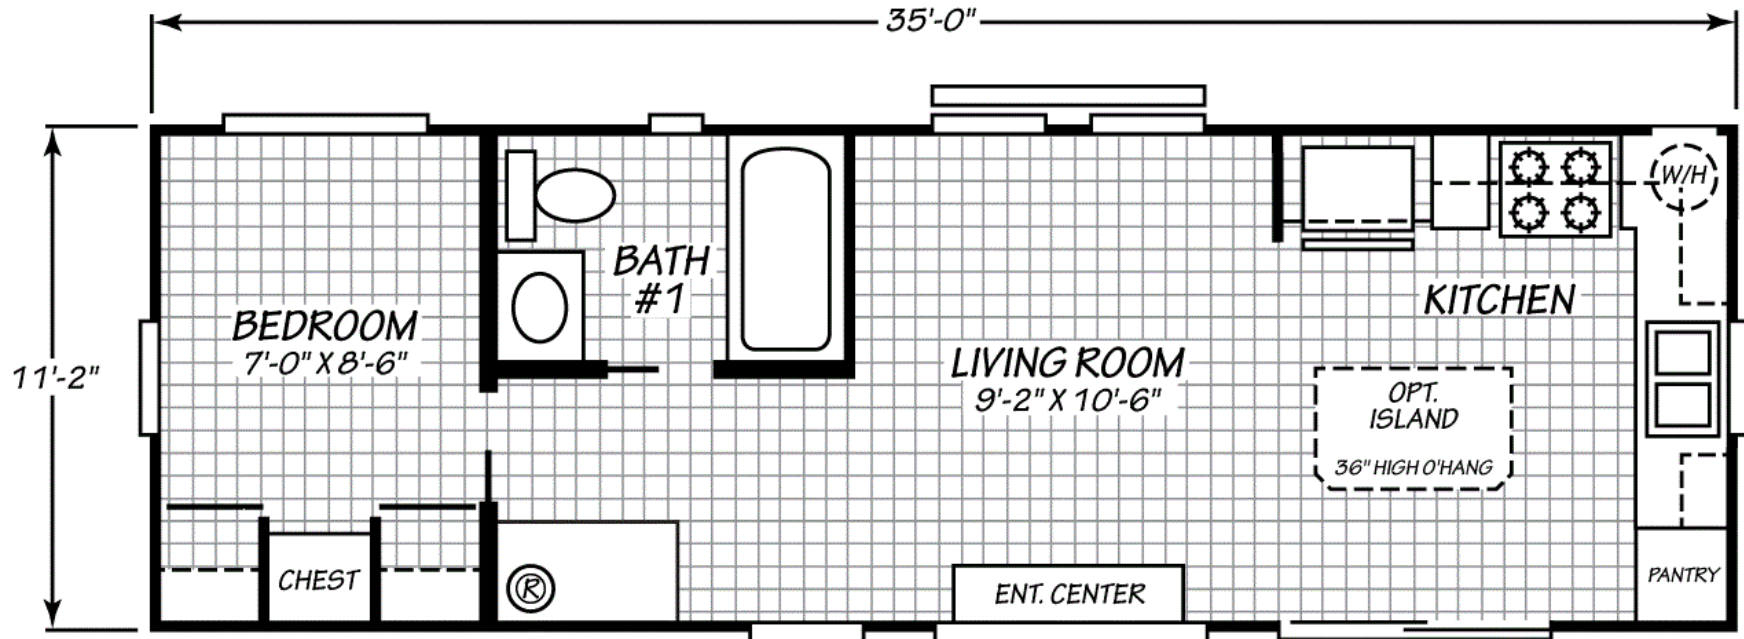

Sagecrest

Eagle Non-Loft Series

390 SQ. FT. (Approximate) 1 Bedroom, 1 Bath

Park Models
"Factory Direct Value" **DIRECT**

Last Updated: 8-25-23

FACTORY EXPO HOME CENTERS
90 Weaver Street
Rocky Mount, VA 24151