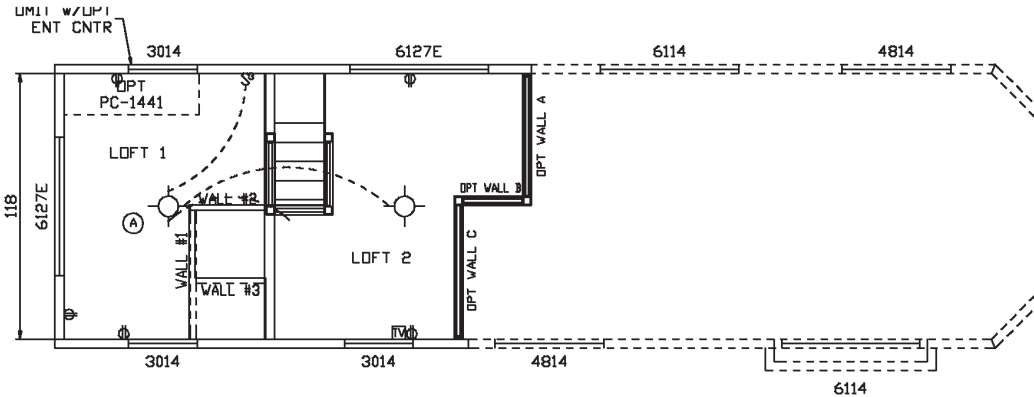

Scuffling

Country Manor Series

370 SQ. FT. (Approximate) 1 Bedroom, 1 Bath, Loft

Park Models
"Factory Direct Value" **DIRECT**

Last Updated: 10-19-23

FACTORY EXPO HOME CENTERS
90 Weaver Street
Rocky Mount, VA 24151