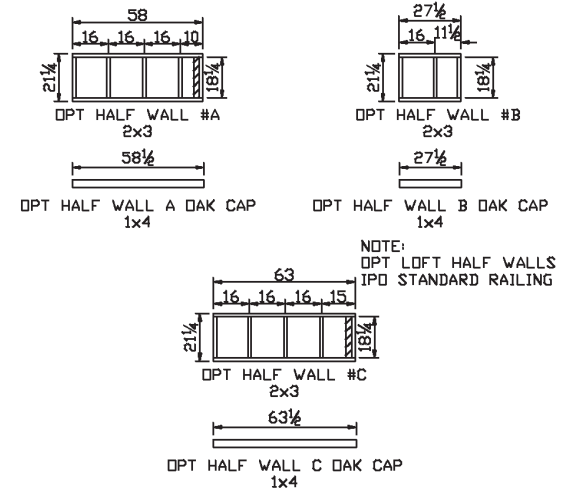

Scuffling

Country Manor Series

370 SQ. FT. (Approximate) 1 Bedroom, 1 Bath, Loft

Park Models
"Factory Direct Value" **DIRECT**

Last Updated: 10-19-23

FACTORY EXPO HOME CENTERS
90 Weaver Street
Rocky Mount, VA 24151