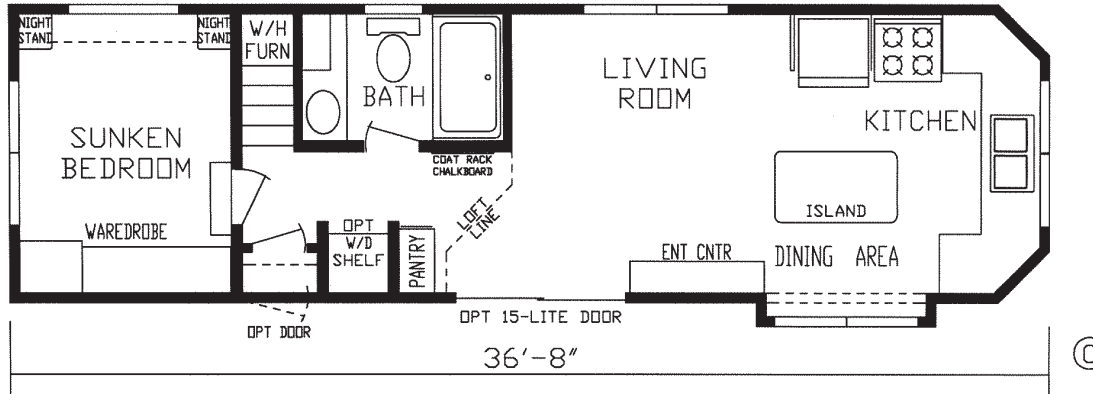

Scuffling

Country Manor Series

370 SQ. FT. (Approximate) 1 Bedroom, 1 Bath, Loft

Park Models
"Factory Direct Value" **DIRECT**

Last Updated: 10-19-23

FACTORY EXPO HOME CENTERS
90 Weaver Street
Rocky Mount, VA 24151