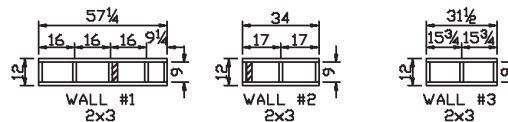

Scuffling

Country Manor Series

370 SQ. FT. (Approximate) 1 Bedroom, 1 Bath, Loft

Park Models
"Factory Direct Value" **DIRECT**

Last Updated: 10-19-23

FACTORY EXPO HOME CENTERS
90 Weaver Street
Rocky Mount, VA 24151