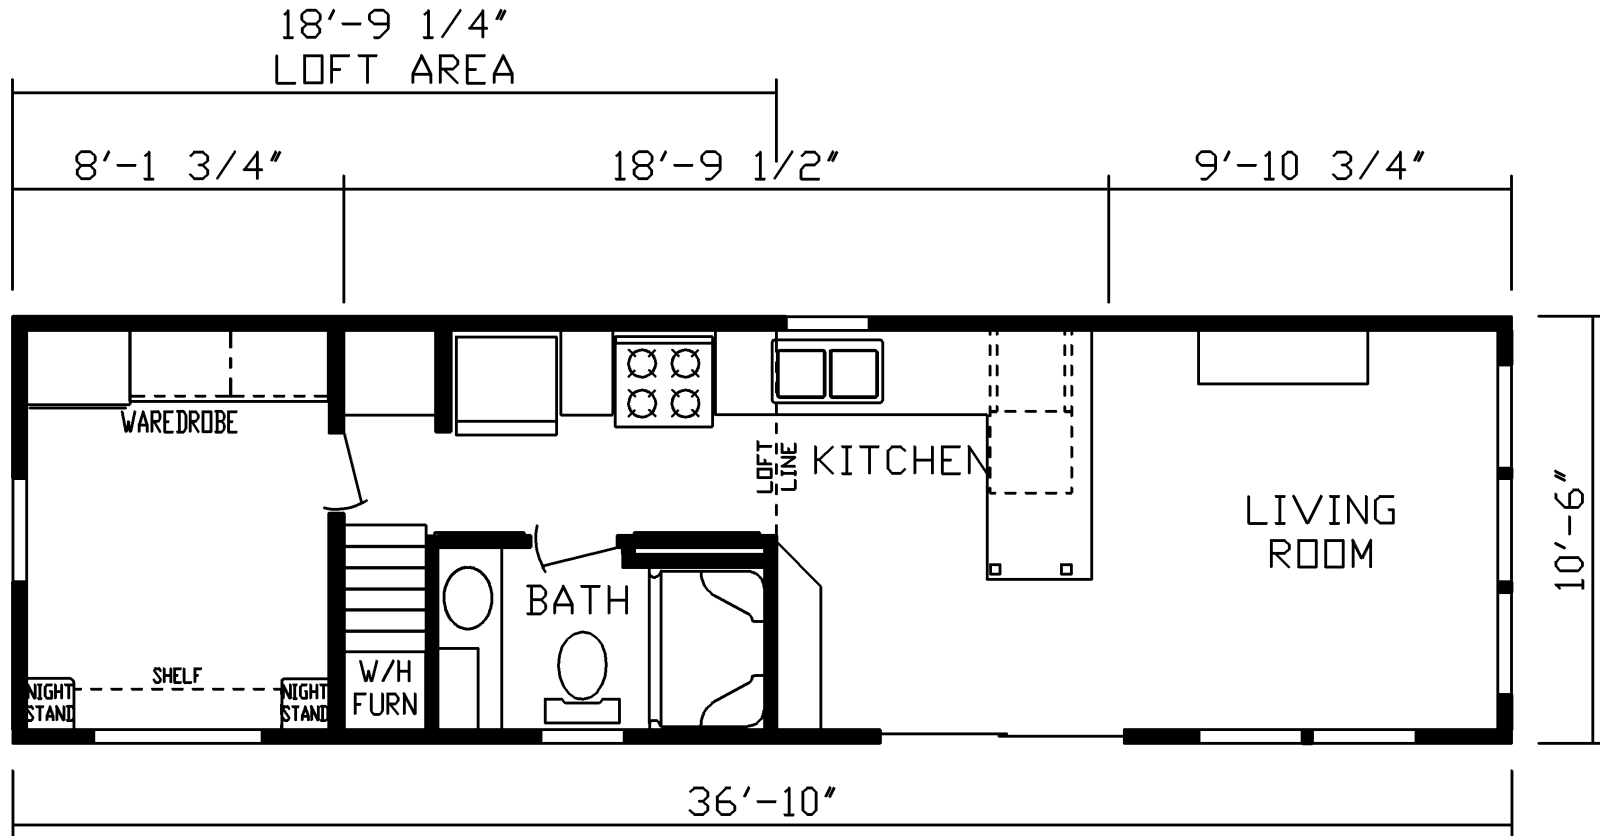

Tanyard

Country Manor Series

1 Bedroom, 1 Bath
Approx. 370 Sq. Ft.

Last Updated: 9-25-18

Factory Expo Home Centers
90 Weaver Street
Rocky Mount, Virginia 24151

I authorize Factory Expo to build my house, per this plan.