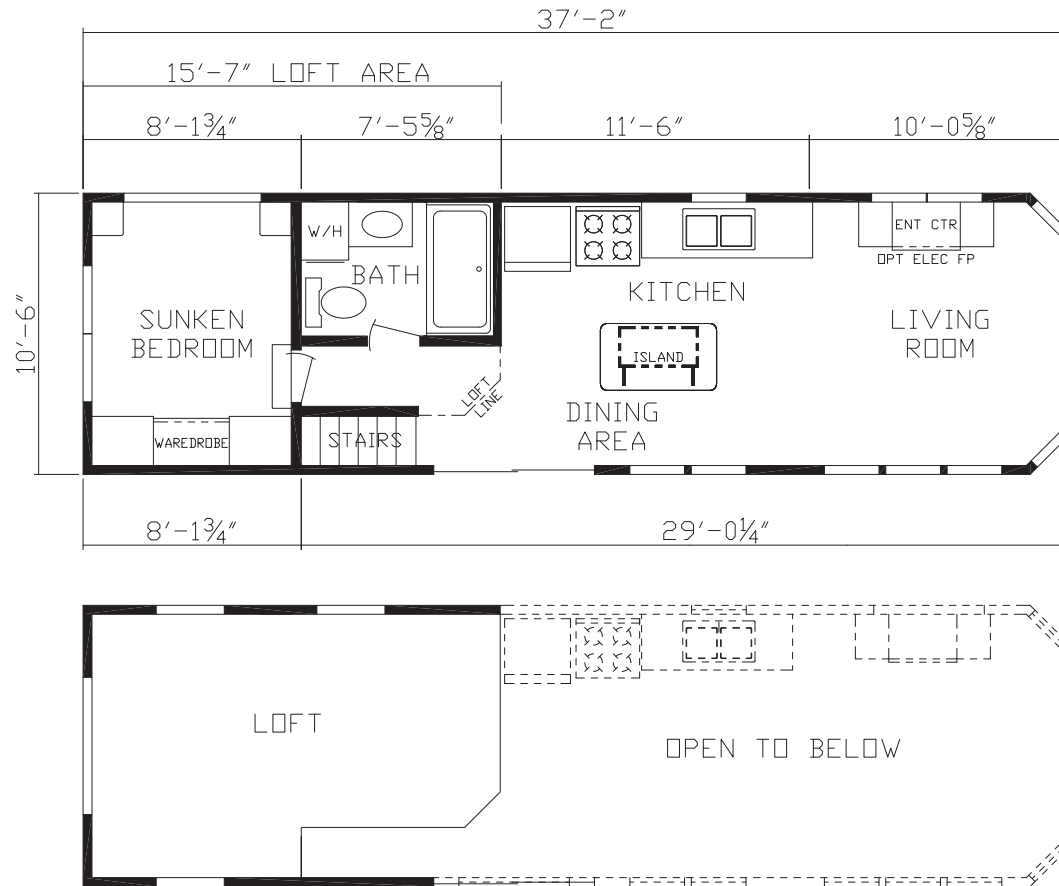

Thorpe

Country Manor Series

391 SQ. FT. (Approximate) 1 Bedroom, 1 Bath, Loft

Park Models
"Factory Direct Value" **DIRECT**

Last Updated: 4-2-21

FACTORY EXPO HOME CENTERS
90 Weaver Street
Rocky Mount, VA 24151