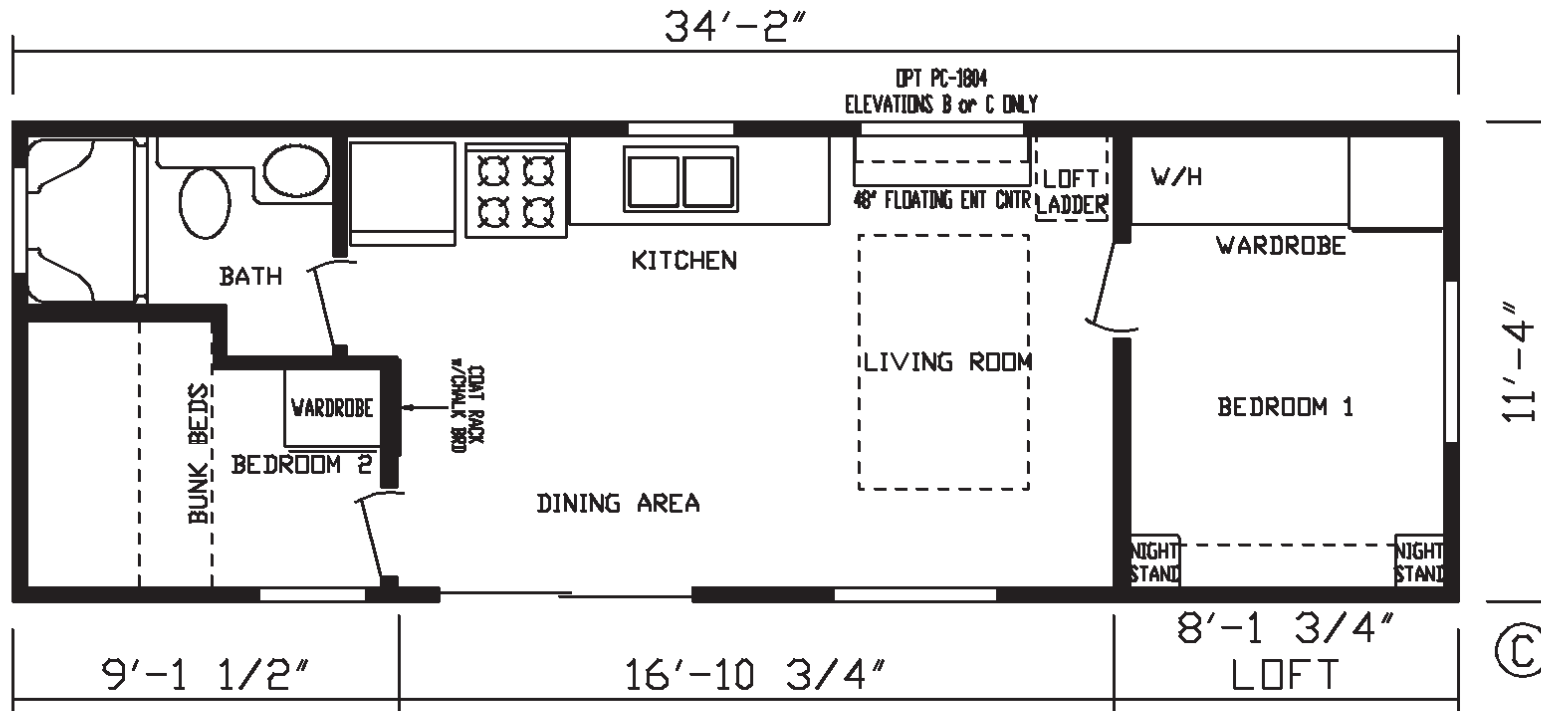

# Trinitee

Cavco 150 Series

399 SQ. FT. (Approximate) 2 Bedroom, 1 Bath

Last Updated: 4-23-24

**FACTORY EXPO HOME CENTERS**  
 90 Weaver Street  
 Rocky Mount, VA 24151

**RM.ParkModelsDirect.com | 1-800-504-6921**