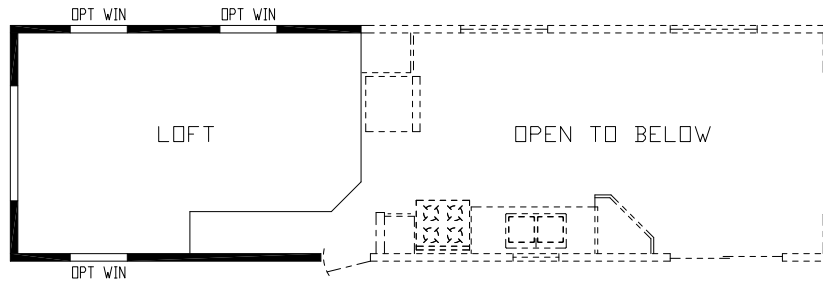

Unison

Harmony Park Series

Factory Expo

PARK MODEL HOMES

Entertainment Center
Approx. 398 Sq. Ft.

Last Updated: 4-11-18

Factory Expo Home Centers
90 Weaver Street
Rocky Mount, Virginia 24151

I authorize Factory Expo to build my house, per this plan.