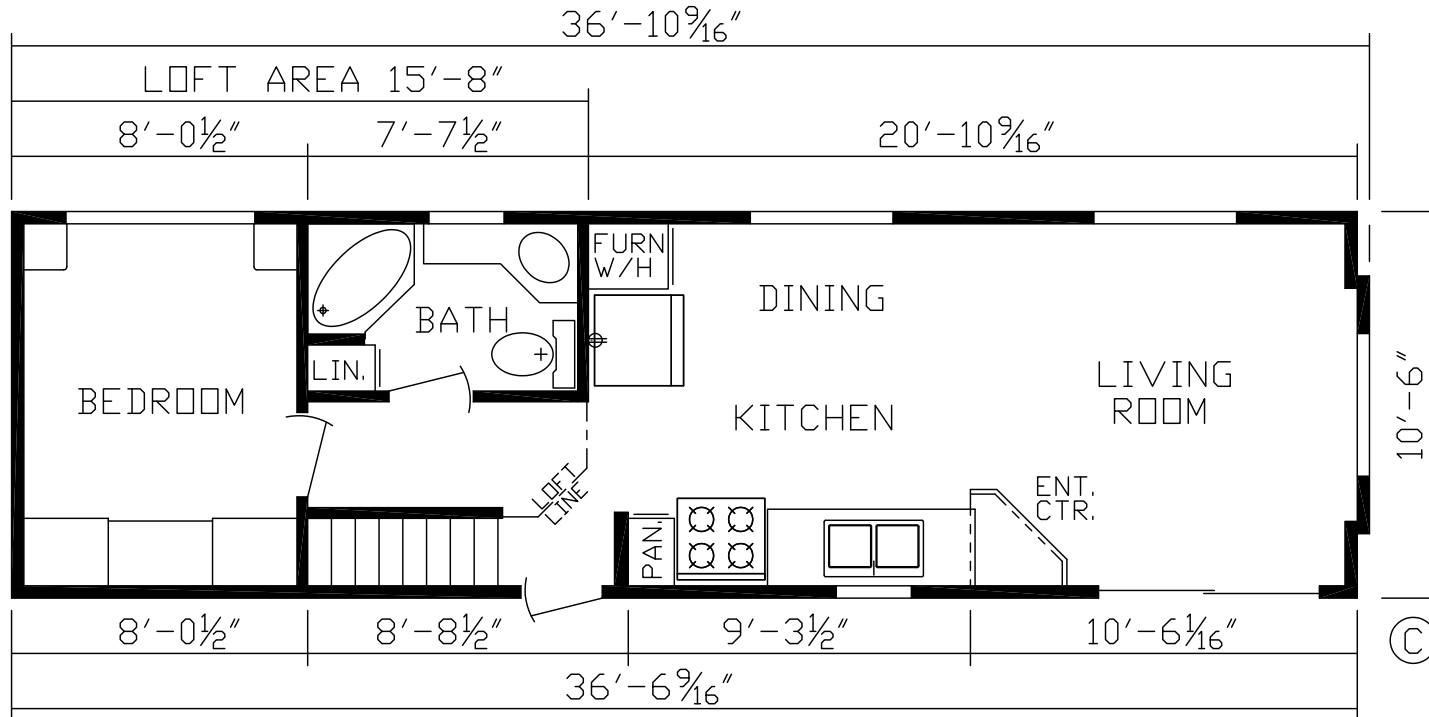

Unison

Harmony Park Series

Factory Expo

PARK MODEL HOMES

Entertainment Center
Approx. 398 Sq. Ft.

Last Updated: 4-11-18

Factory Expo Home Centers
90 Weaver Street
Rocky Mount, Virginia 24151

I authorize Factory Expo to build my house, per this plan.