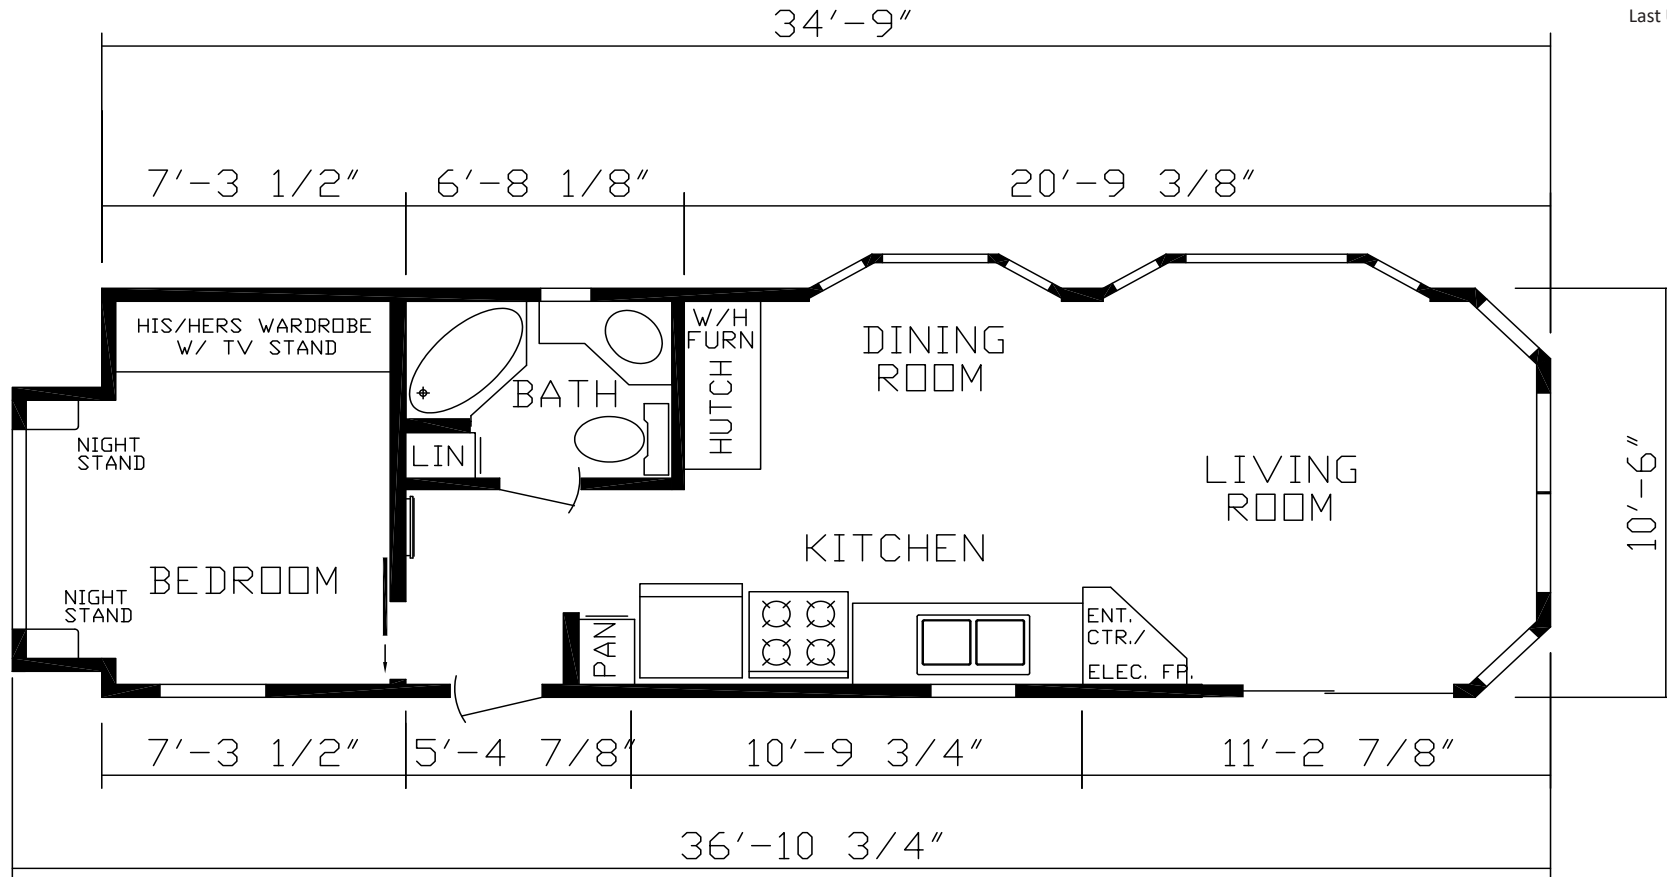

Whitley

Country Manor Series

Factory Expo

PARK MODEL HOMES

Bay Window Dining Room
Approx. 399 Sq. Ft.

Last Updated: 4-11-18

Factory Expo Home Centers
90 Weaver Street
Rocky Mount, Virginia 24151

I authorize Factory Expo to build my house, per this plan.