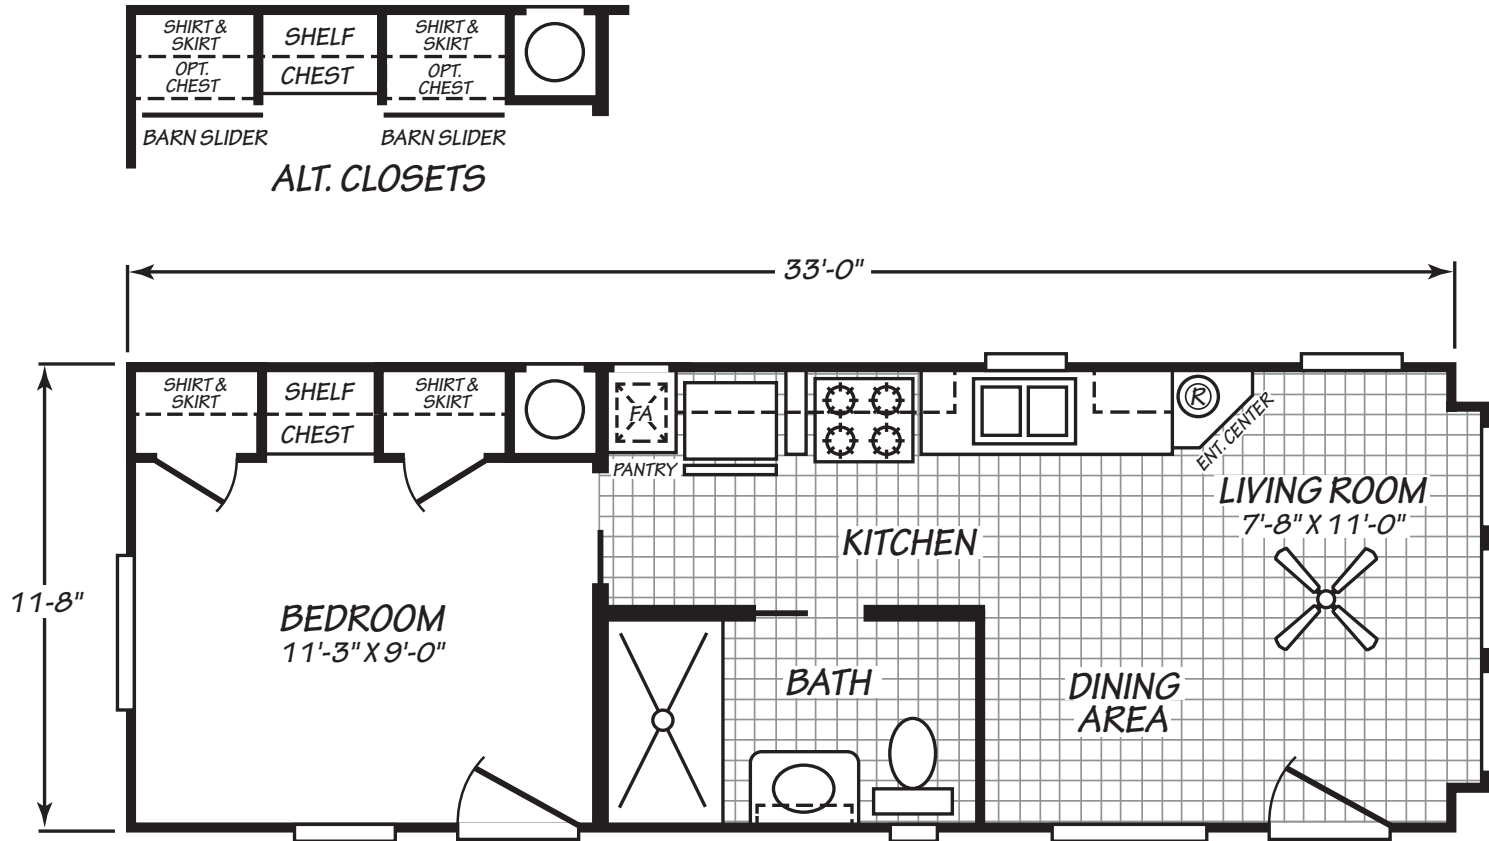

# Wildwood

Eagle Non-Loft Series

399 SQ. FT. (Approximate) 1 Bedroom, 1 Bath

**Park Models**  
"Factory Direct Value" **DIRECT**

Last Updated: 11-15-22

**FACTORY EXPO HOME CENTERS**  
90 Weaver Street  
Rocky Mount, VA 24151