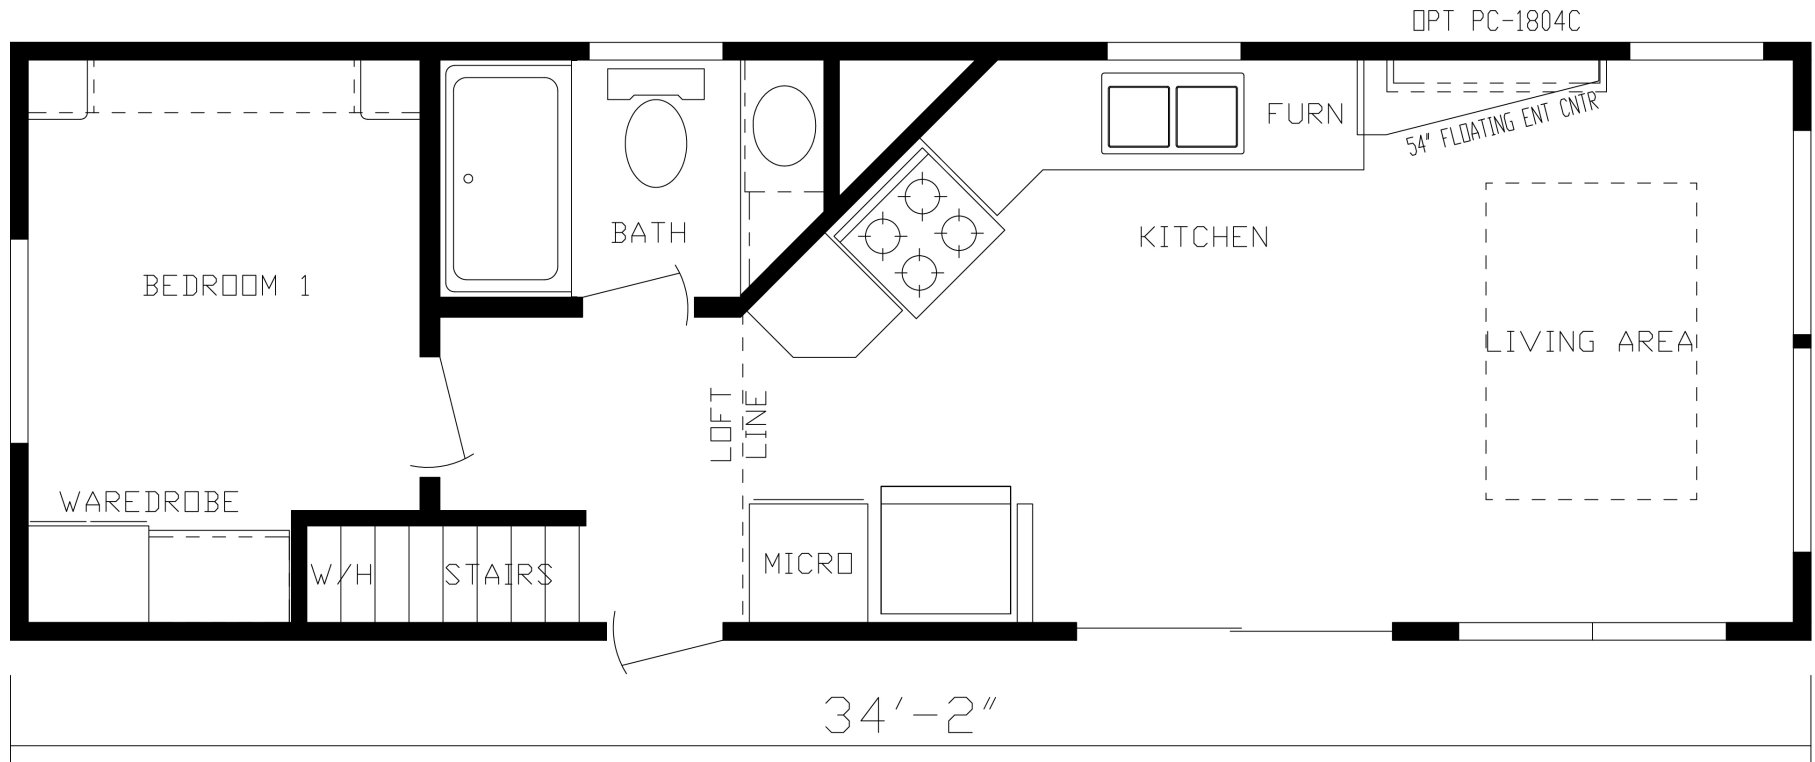

Wilson

Cavco 150 Series

387 SQ. FT. (Approximate) 1 Bedroom, 1 Bath

Park Models
"Factory Direct Value" **DIRECT**

Last Updated: 3-28-22

FACTORY EXPO HOME CENTERS
90 Weaver Street
Rocky Mount, VA 24151

RM.ParkModelsDirect.com | 1-800-504-6921