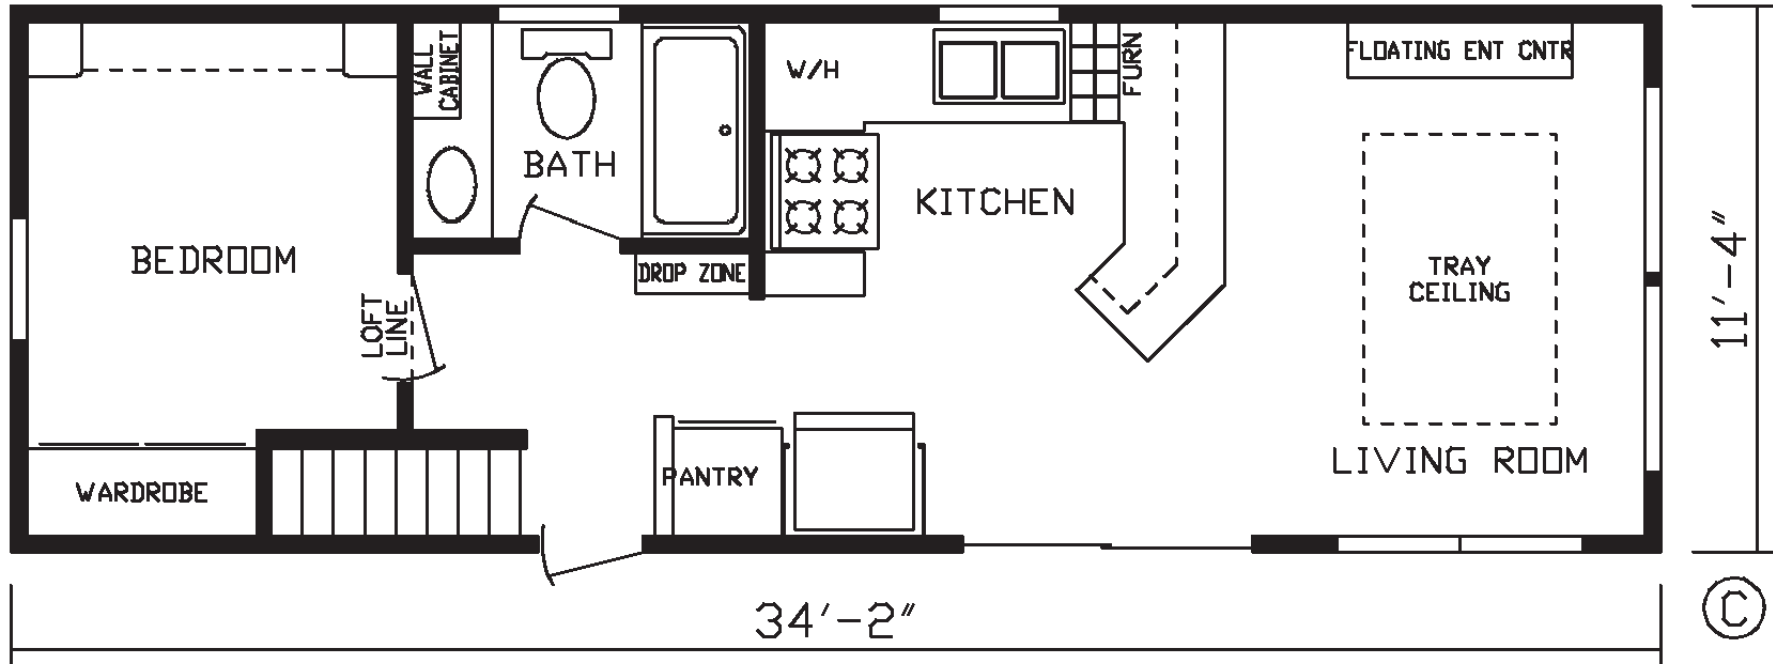

# Windermere

Cavco 150 Series

387 SQ. FT. (Approximate) 1 Bedroom, 1 Bath

**Park Models**  
"Factory Direct Value" **DIRECT**

Last Updated: 8-19-24

### FACTORY EXPO HOME CENTERS

90 Weaver Street  
Rocky Mount, VA 24151

**RM.ParkModelsDirect.com | 1-800-504-6921**

**IMPORTANT:** Alta Cima Corp reserves the right to modify, cancel or substitute products or features of this event at any time without prior notice or obligation. Pictures and other promotional materials are representative and may depict or contain floor plans, square footages, elevations, options, upgrades, extra design features, decorations, floor coverings, specialty light fixtures, custom paint and wall coverings, window treatments, landscaping, sound and alarm systems, furnishings, appliances, and other designer/decorator features and amenities that are not included as part of the home and/or may not be available at all locations. Home, pricing and community information is subject to change, and homes to prior sale, at any time without notice or obligation. ©2020 Alta Cima Corp. All rights reserved.