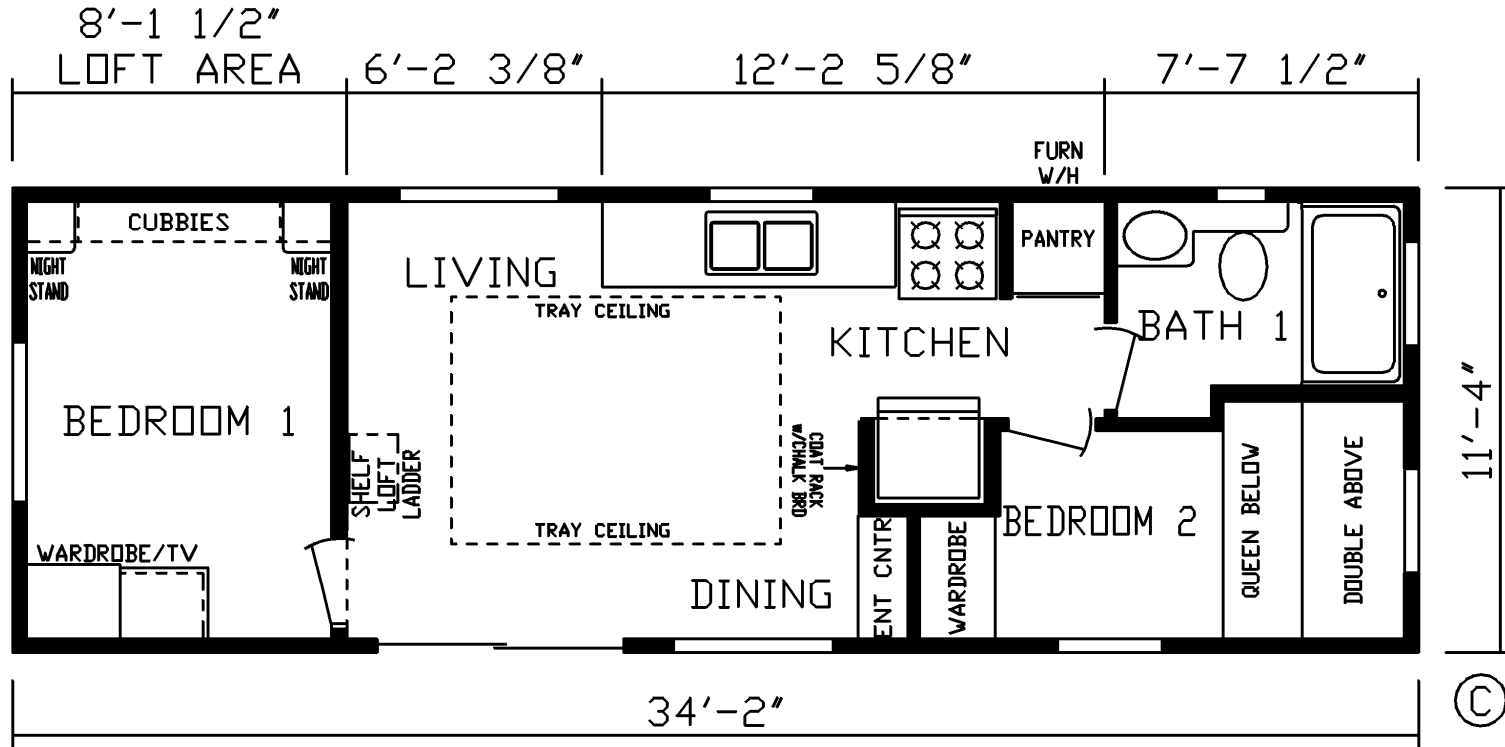

Woodale

Cavco 150 Series

387 SQ. FT. (Approximate) 1 Bedroom, 1 Bath

Park Models
"Factory Direct Value" **DIRECT**

Last Updated: 3-28-22

FACTORY EXPO HOME CENTERS
90 Weaver Street
Rocky Mount, VA 24151

RM.ParkModelsDirect.com | 1-800-504-6921