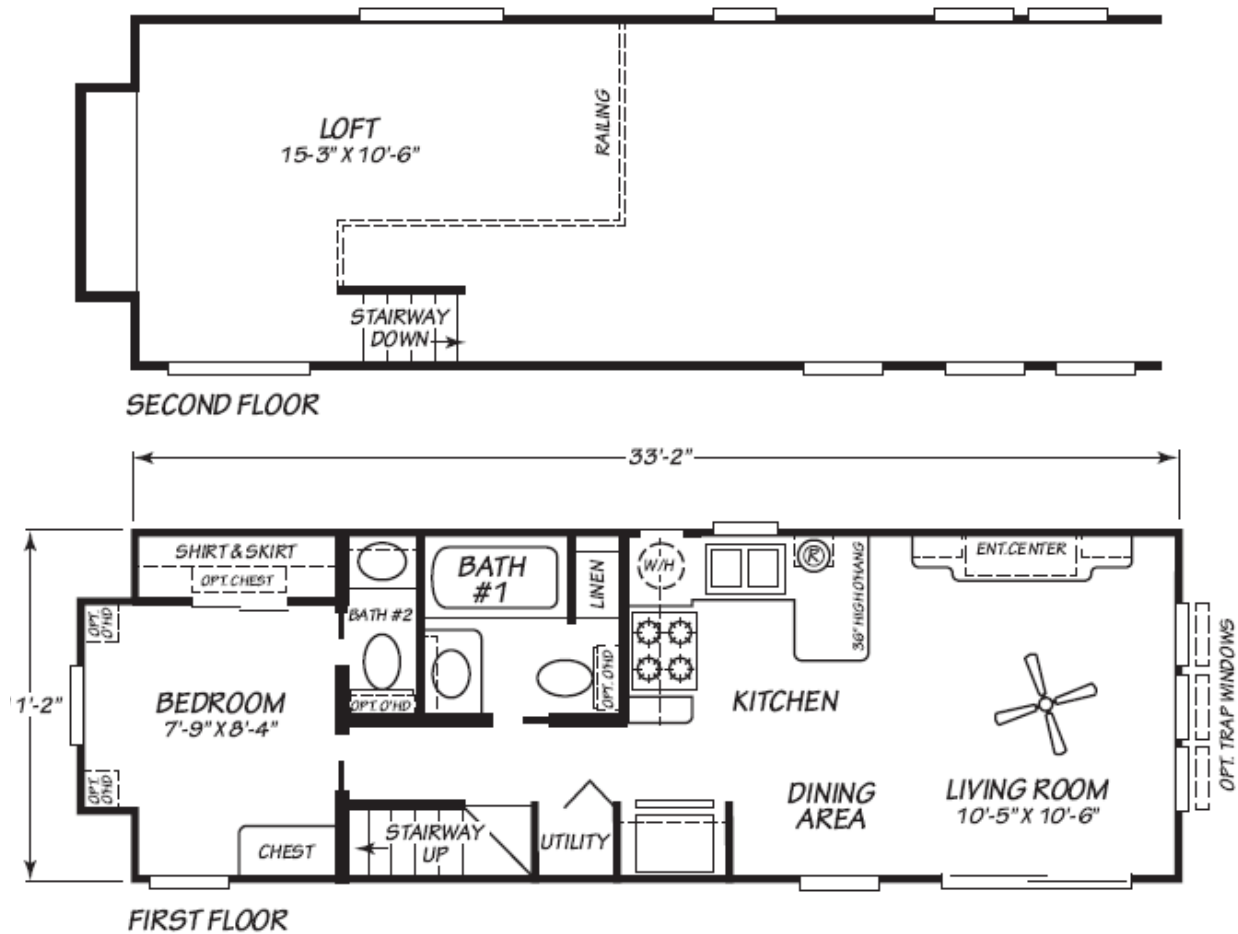

Woodhaven

Eagle Loft Series

399 SQ. FT. (Approximate) 1 Bedroom, 1.5 Bath

Park Models
 "Factory Direct Value" **DIRECT**

Last Updated: 1-30-23

FACTORY EXPO HOME CENTERS

90 Weaver Street
 Rocky Mount, VA 24151