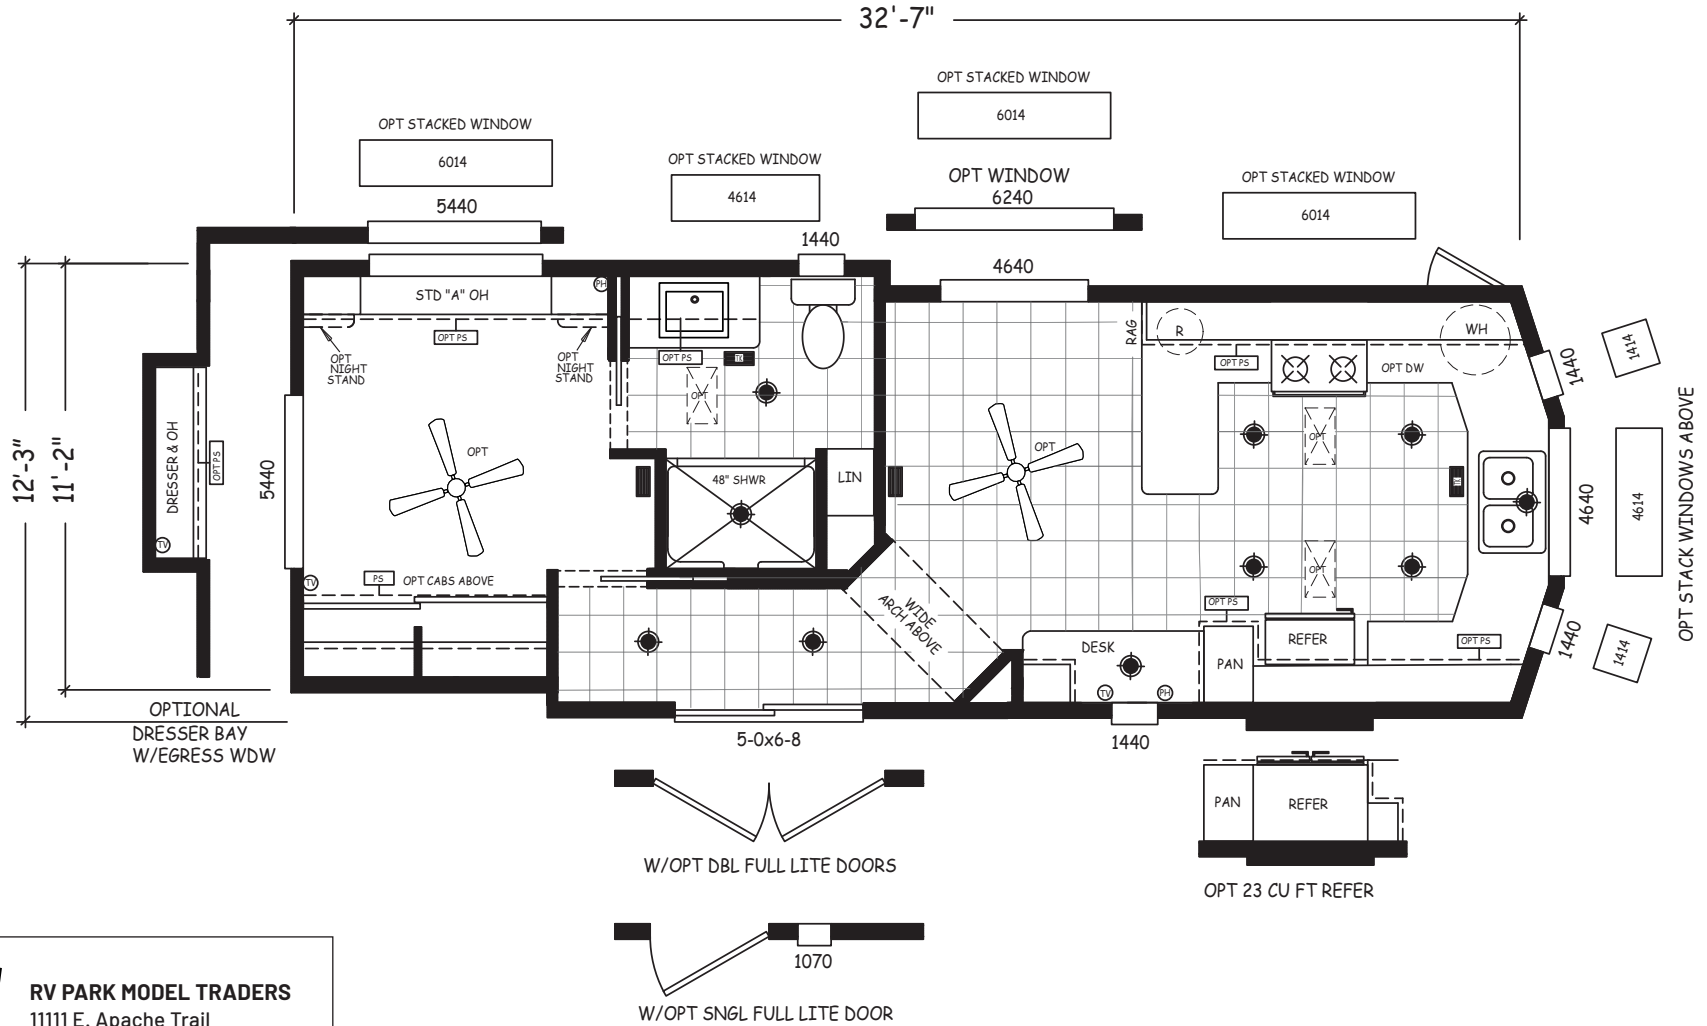

Arrey

Antigua Series

399 SQ. FT. (Approximate) 1 Bedroom, 1 Bath

Last Updated: 9-22-20

RV PARK MODEL TRADERS
11111 E. Apache Trail
Apache Junction, AZ 85120

RVPMT.com | 1-800-297-0775

IMPORTANT: Alta Cima Corp reserves the right to modify, cancel or substitute products or features of this event at any time without prior notice or obligation. Pictures and other promotional materials are representative and may depict or contain floor plans, square footages, elevations, options, upgrades, extra design features, decorations, floor coverings, specialty light fixtures, custom paint and wall coverings, window treatments, landscaping, sound and alarm systems, furnishings, appliances, and other designer/decorator features and amenities that are not included as part of the home and/or may not be available at all locations. Home, pricing and community information is subject to change, and homes to prior sale, at any time without notice or obligation. ©2020 Alta Cima Corp. All rights reserved.