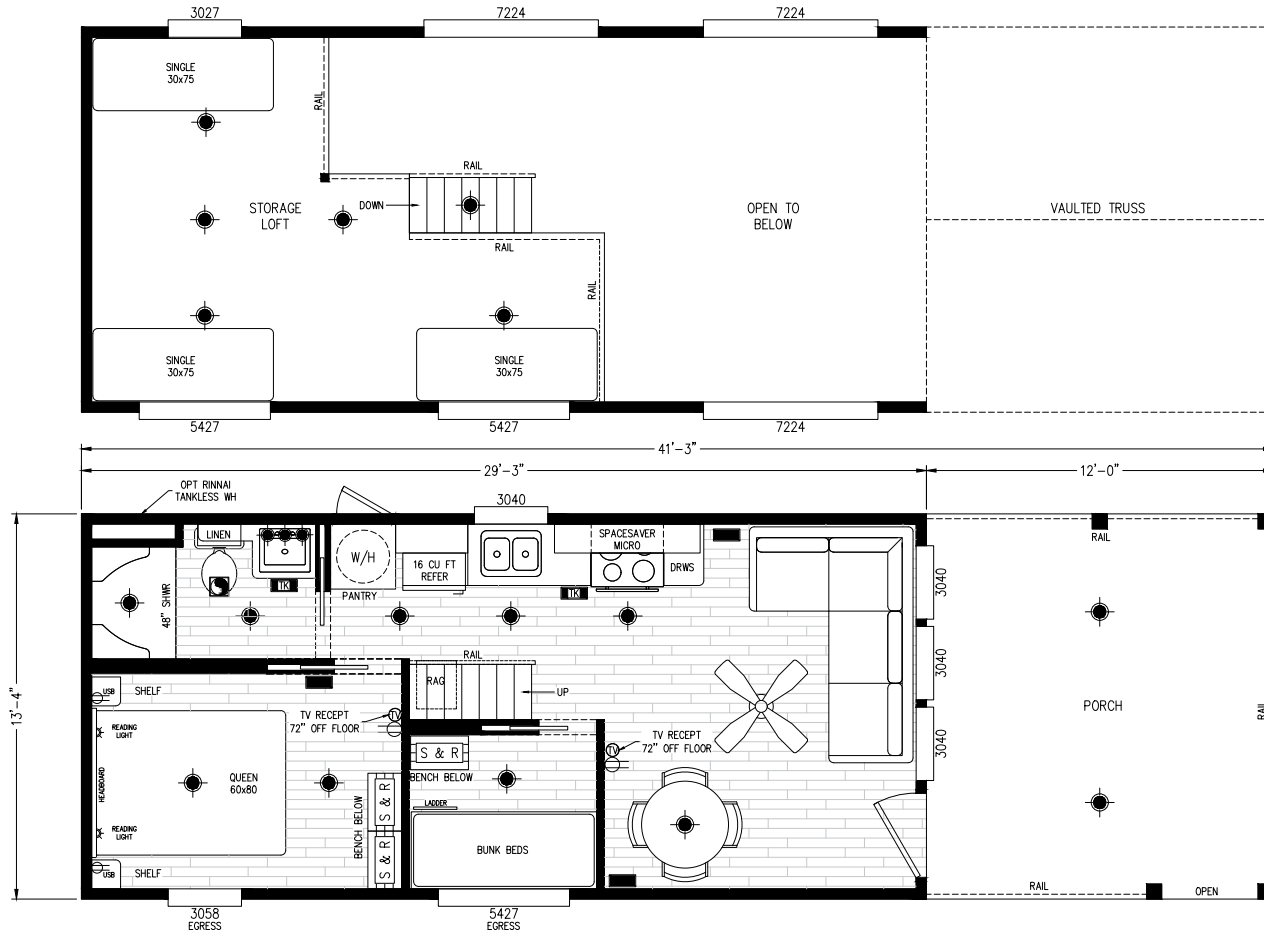

# Bentley - Loft

Creekside Cabins Series

377 SQ. FT. (Approximate) 1 Bedroom, 1 Bath

Last Updated: 3-12-24

**RV PARK MODEL TRADERS**  
11111 E. Apache Trail  
Apache Junction, AZ 85120

**RVPMT.com | 1-800-297-0775**