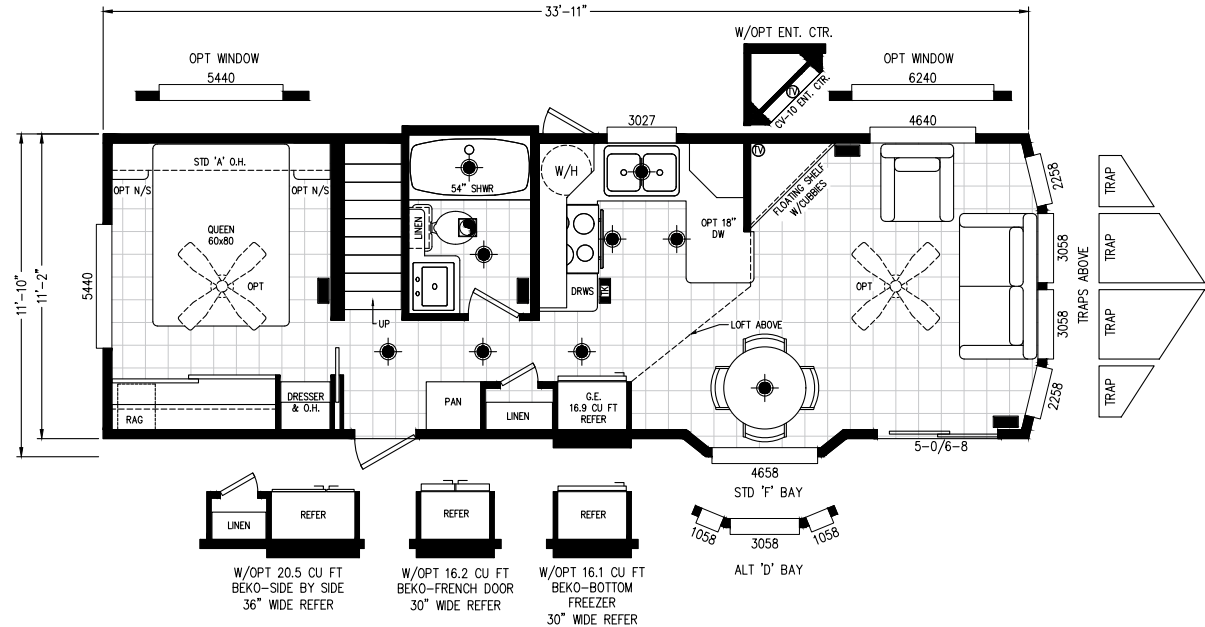

# Camelback

Alpine Loft Series

399 SQ. FT. (Approximate) 1 Bedroom, 1 Bath

Last Updated: 1-27-25

**RV PARK MODEL TRADERS**  
11111 E. Apache Trail  
Apache Junction, AZ 85120

**RVPMT.com | 1-800-297-0775**