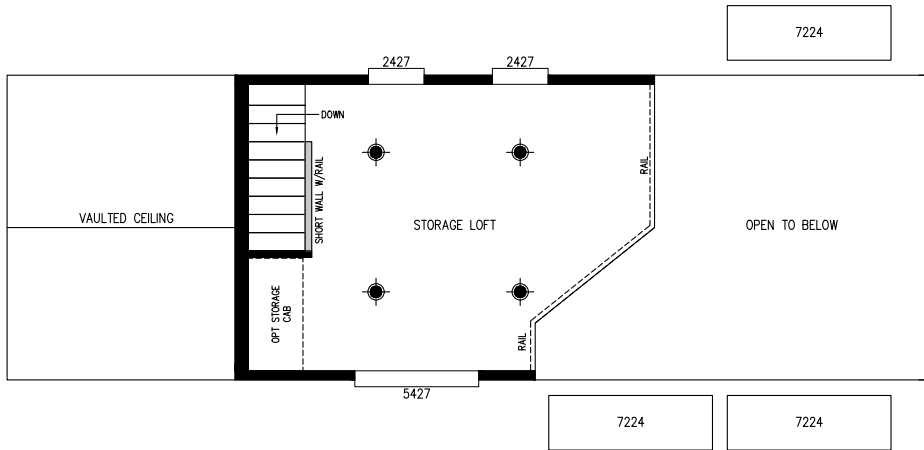

# Camelback

Alpine Loft Series

399 SQ. FT. (Approximate) 1 Bedroom, 1 Bath

Last Updated: 1-27-25

**RV PARK MODEL TRADERS**  
11111 E. Apache Trail  
Apache Junction, AZ 85120

**RVPMT.com | 1-800-297-0775**