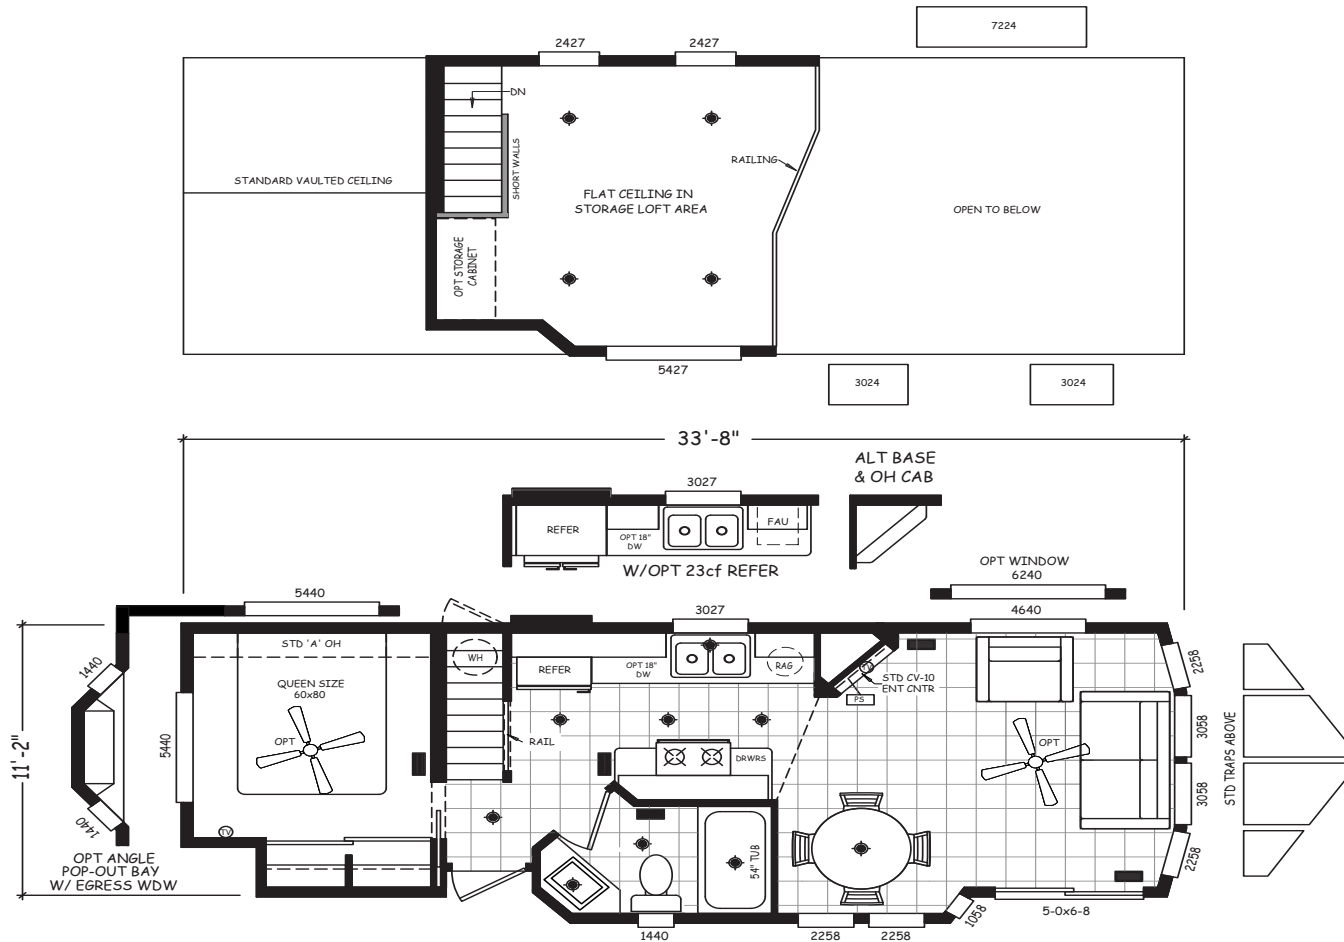

# Chapel

Alpine Loft Series

399 SQ. FT. (Approximate) 1 Bedroom, 1 Bath

Last Updated: 9-25-20

**RV PARK MODEL TRADERS**  
11111 E. Apache Trail  
Apache Junction, AZ 85120

**RVPMT.com | 1-800-297-0775**

**IMPORTANT:** Alta Cima Corp reserves the right to modify, cancel or substitute products or features of this event at any time without prior notice or obligation. Pictures and other promotional materials are representative and may depict or contain floor plans, square footages, elevations, options, upgrades, extra design features, decorations, floor coverings, specialty light fixtures, custom paint and wall coverings, window treatments, landscaping, sound and alarm systems, furnishings, appliances, and other designer/decorator features and amenities that are not included as part of the home and/or may not be available at all locations. Home, pricing and community information is subject to change, and homes to prior sale, at any time without notice or obligation. ©2020 Alta Cima Corp. All rights reserved.