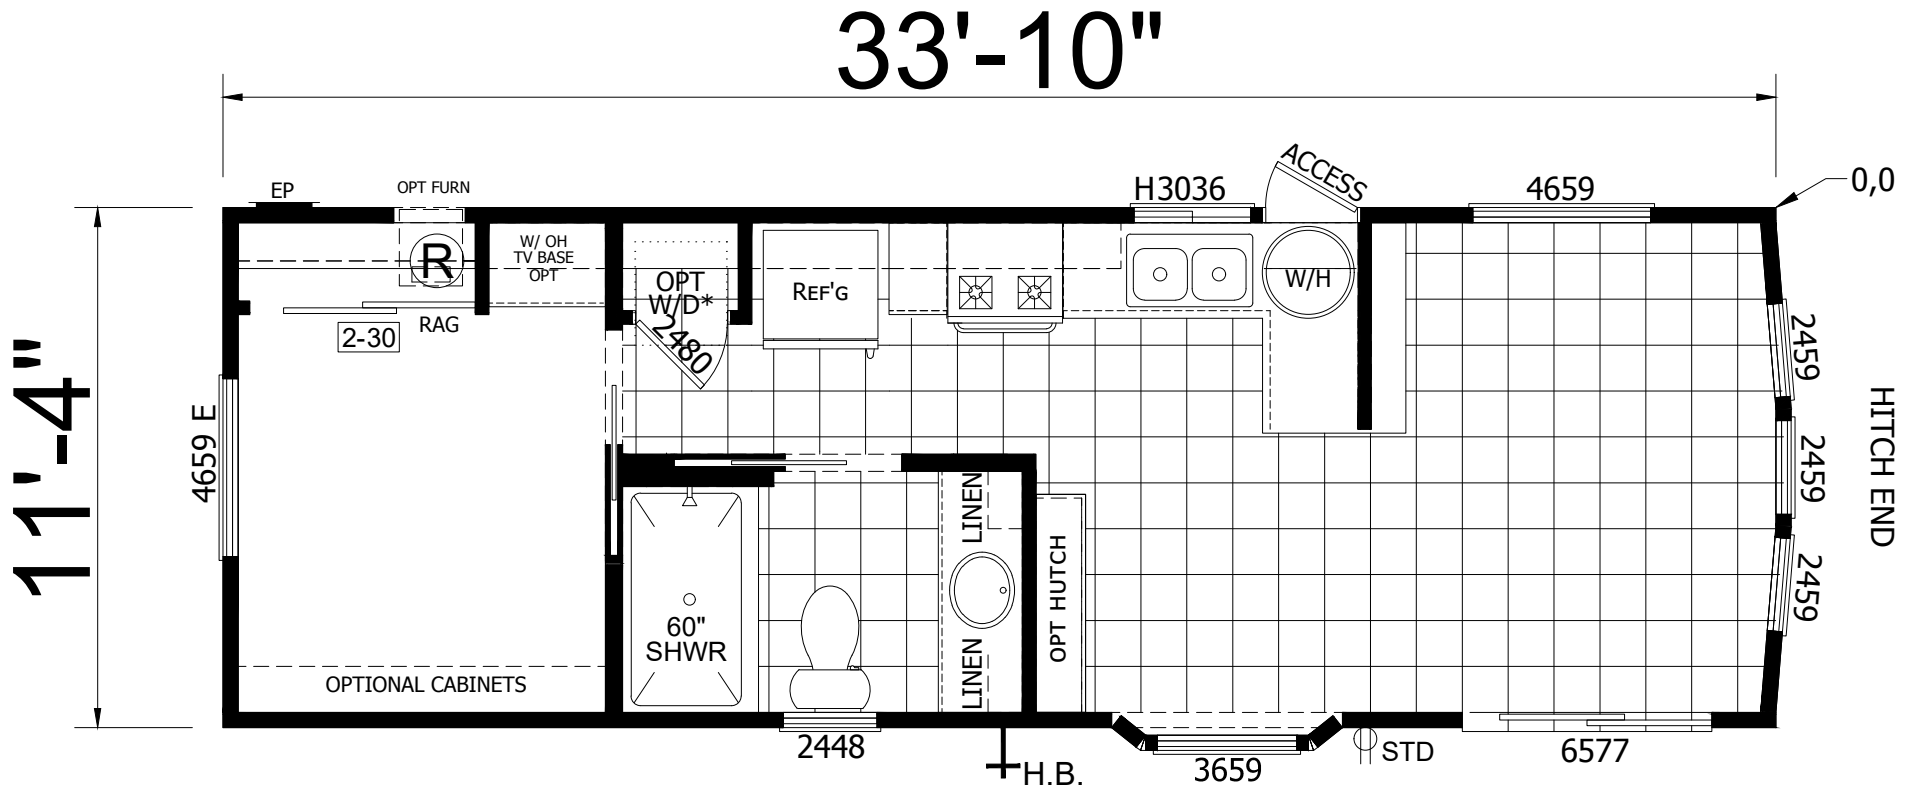

Cortona

Sonoran Series

399 SQ. FT. (Approximate) 1 Bedroom, 1 Bath

Last Updated: 9-21-20

RV PARK MODEL TRADERS
 11111 E. Apache Trail
 Apache Junction, AZ 85120

RVPMT.com | 1-800-297-0775

IMPORTANT: Alta Cima Corp reserves the right to modify, cancel or substitute products or features of this event at any time without prior notice or obligation. Pictures and other promotional materials are representative and may depict or contain floor plans, square footages, elevations, options, upgrades, extra design features, decorations, floor coverings, specialty light fixtures, custom paint and wall coverings, window treatments, landscaping, sound and alarm systems, furnishings, appliances, and other designer/decorator features and amenities that are not included as part of the home and/or may not be available at all locations. Home, pricing and community information is subject to change, and homes to prior sale, at any time without notice or obligation. ©2020 Alta Cima Corp. All rights reserved.