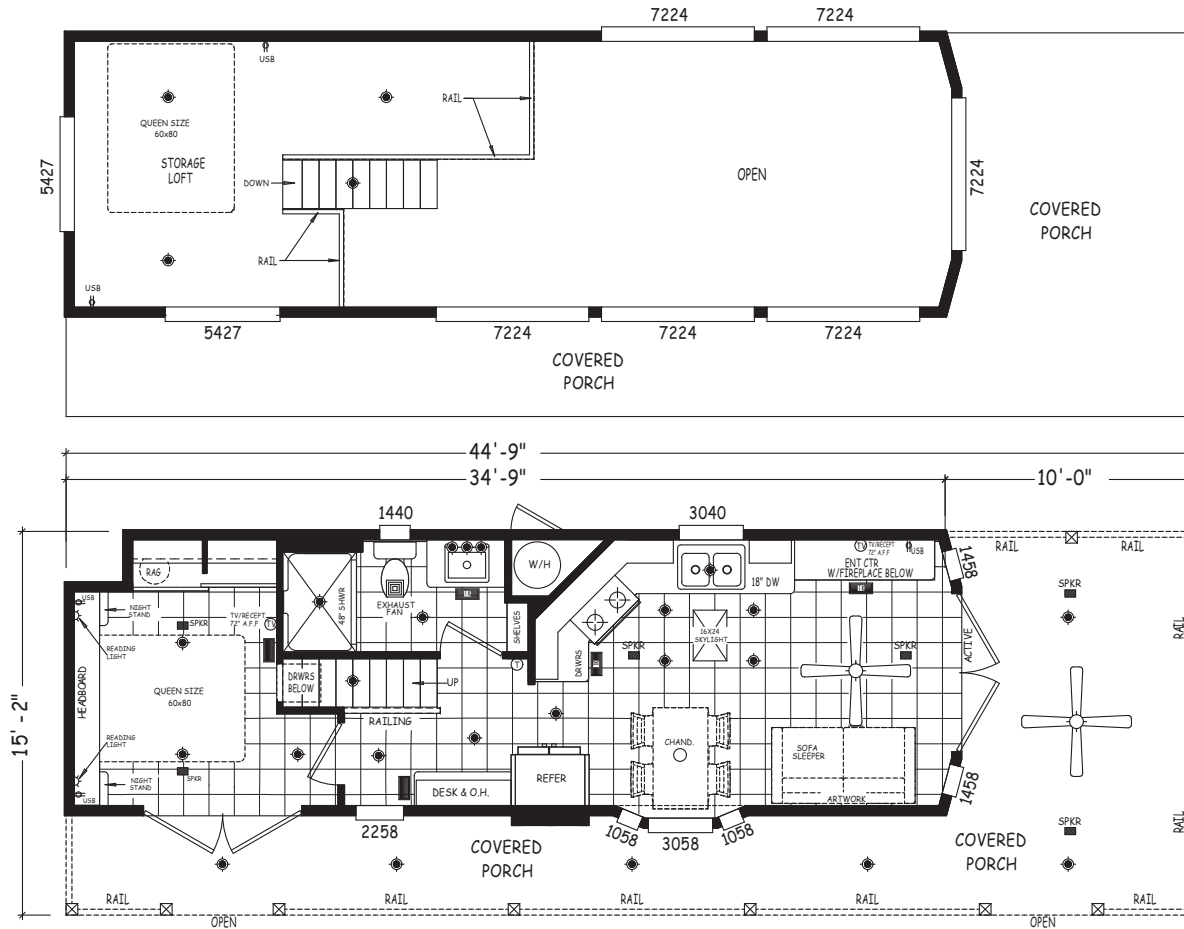

# Folley

Alpine Loft Series

399 SQ. FT. (Approximate) 1 Bedroom, 1 Bath

Last Updated: 6-1-23

**RV PARK MODEL TRADERS**  
 11111 E. Apache Trail  
 Apache Junction, AZ 85120

**RVPMT.com | 1-800-297-0775**

**IMPORTANT:** Alta Cima Corp reserves the right to modify, cancel or substitute products or features of this event at any time without prior notice or obligation. Pictures and other promotional materials are representative and may depict or contain floor plans, square footages, elevations, options, upgrades, extra design features, decorations, floor coverings, specialty light fixtures, custom paint and wall coverings, window treatments, landscaping, sound and alarm systems, furnishings, appliances, and other designer/decorator features and amenities that are not included as part of the home and/or may not be available at all locations. Home, pricing and community information is subject to change, and homes to prior sale, at any time without notice or obligation. ©2020 Alta Cima Corp. All rights reserved.