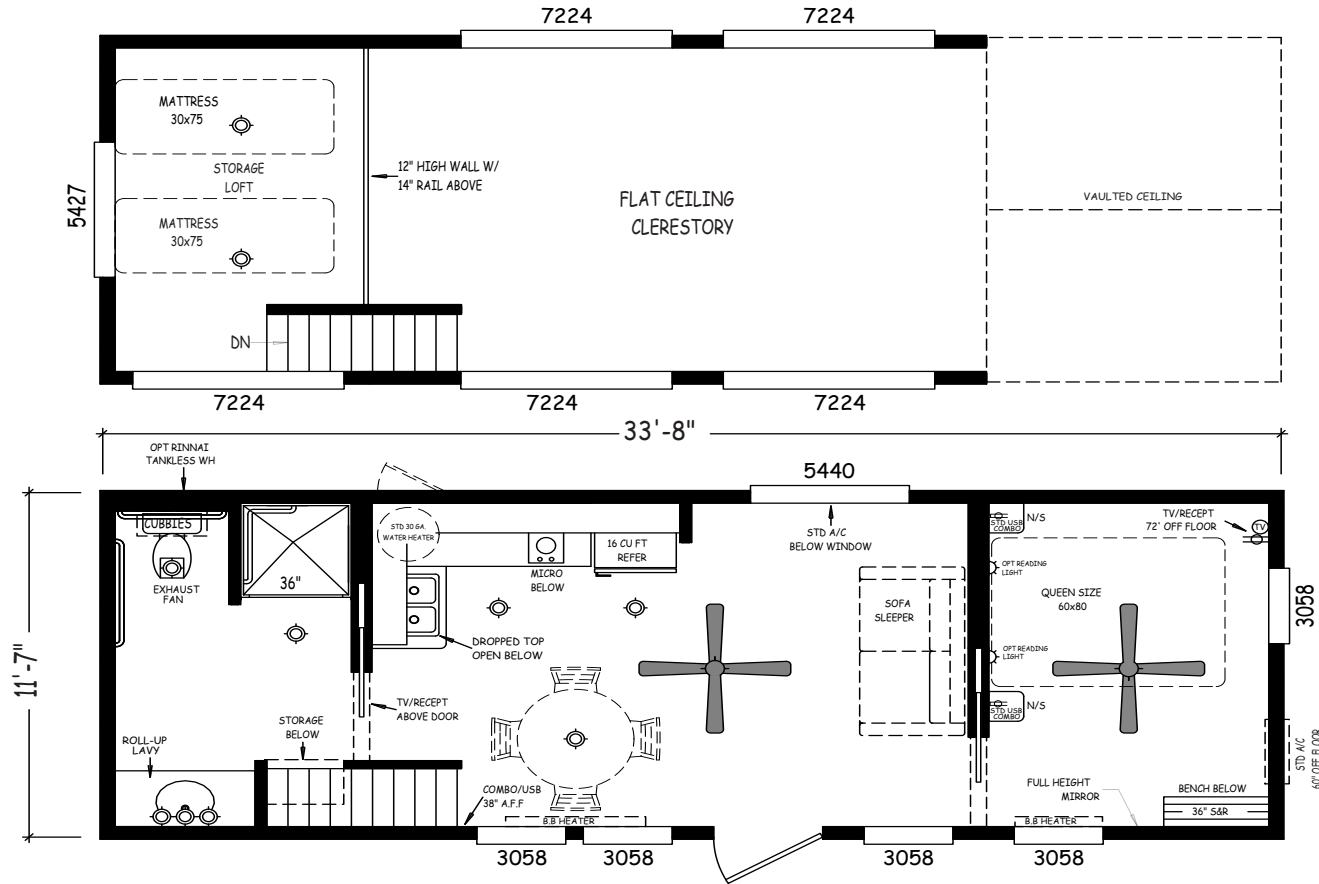

# Fresh Aire

Creekside Cabins Series

399 SQ. FT. (Approximate) 1 Bedroom, 1 Bath

Last Updated: 9-21-20

**RV PARK MODEL TRADERS**  
11111 E. Apache Trail  
Apache Junction, AZ 85120

**RVPMT.com | 1-800-297-0775**